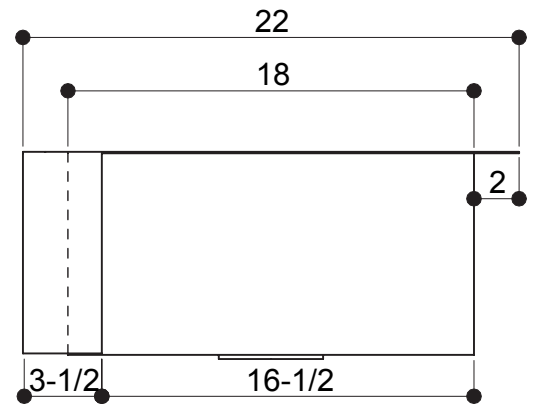

This Product Complies With:

- SGS USTC
- IAPMO IGC 194

Measurements:

- Width: 30" (76.2 cm)
- Depth: 22" (55.9 cm)
- Fits 3-1/2" (8.9 cm) Drain
- Height: 10" (25.4 cm)

Recommended Accessories:

- D'vontz ® Basket Strainer with Stopper
- Disposal Kit

PRODUCT DIMENSIONS

ALL DIMENSIONS ARE APPROXIMATE (+/- 1/2") AND ARE FOR REFERENCE ONLY.

THE ACTUAL SINK MUST BE USED FOR CUT TEMPLATE AND/OR HOLE PLACEMENT.

Please install this product according to the installation guide and all local plumbing codes.