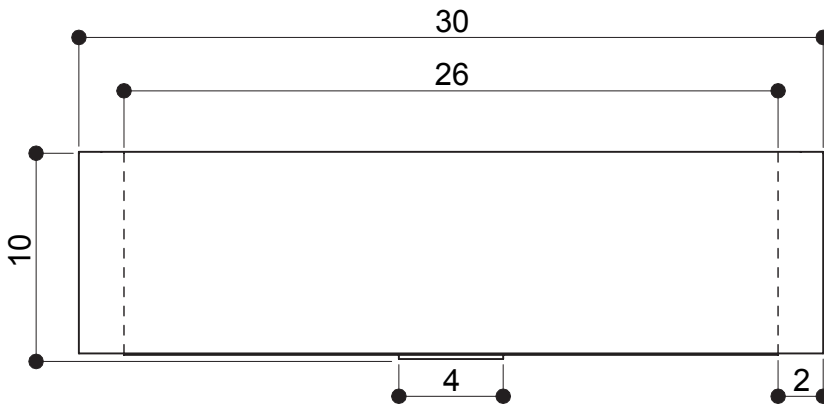

PRODUCT SPECIFICATIONS

Exclusively Designed • INTERNATIONALLY RECOGNIZED™

Single Well Flat Front Small

Model # **KS43022{xx}**

Product Features:

- Natural Copper
- Drop-in or Undermount Application
- Without Overflow
(Non-Overflow Drain Required)
- Flat Edge Only
- Dark Smoke or Shiny Copper Finish

This Product Complies With:

- SGS USTC
- IAPMO IGC 194

Measurements:

- Width: 30" (76.2 cm)
- Depth: 22" (55.9 cm)
- Fits 3-1/2" (8.9 cm) Drain
- Height: 10" (25.4 cm)

Recommended Accessories:

- D'vontz ® Basket Strainer with Stopper
- Disposal Kit

PRODUCT DIMENSIONS

ALL DIMENSIONS ARE APPROXIMATE (+/- 1/2") AND ARE FOR REFERENCE ONLY.

THE ACTUAL SINK MUST BE USED FOR CUT TEMPLATE AND/OR HOLE PLACEMENT.

Please install this product according to the installation guide and all local plumbing codes.