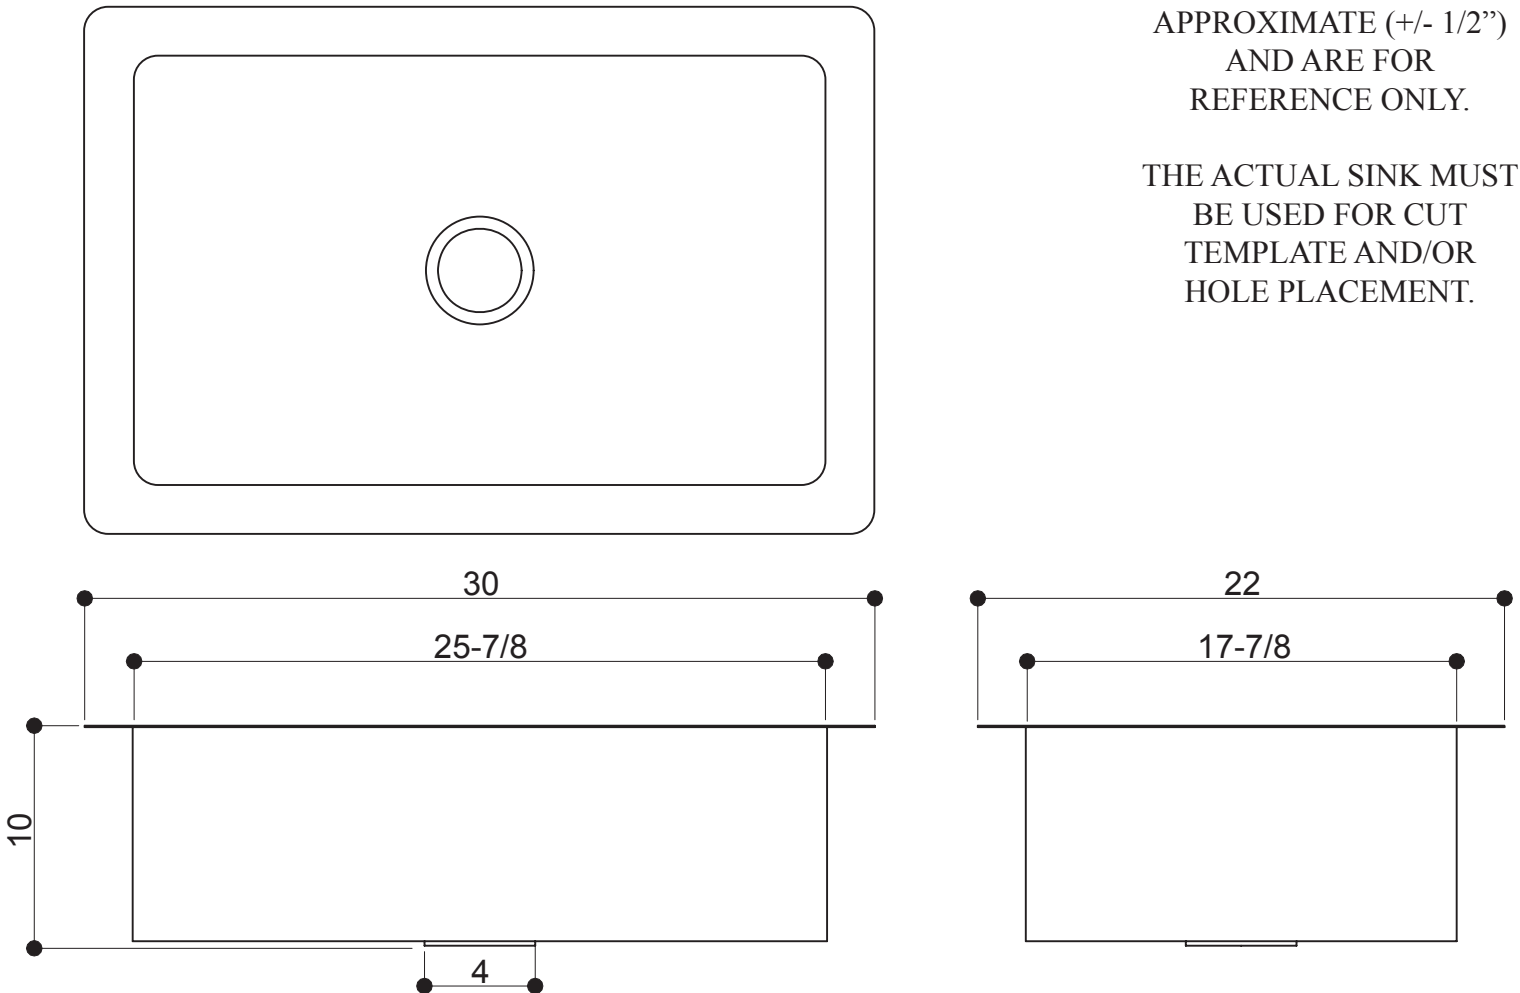

### Measurements:

- Width: 30" (76.2 cm)
- Depth: 22" (55.9 cm)
- Fits 3-1/2" (8.9 cm) Drain
- Height: 10" (25.4 cm)

## PRODUCT DIMENSIONS

ALL DIMENSIONS ARE APPROXIMATE (+/- 1/2") AND ARE FOR REFERENCE ONLY.

THE ACTUAL SINK MUST BE USED FOR CUT TEMPLATE AND/OR HOLE PLACEMENT.

Please install this product according to the installation guide and all local plumbing codes.