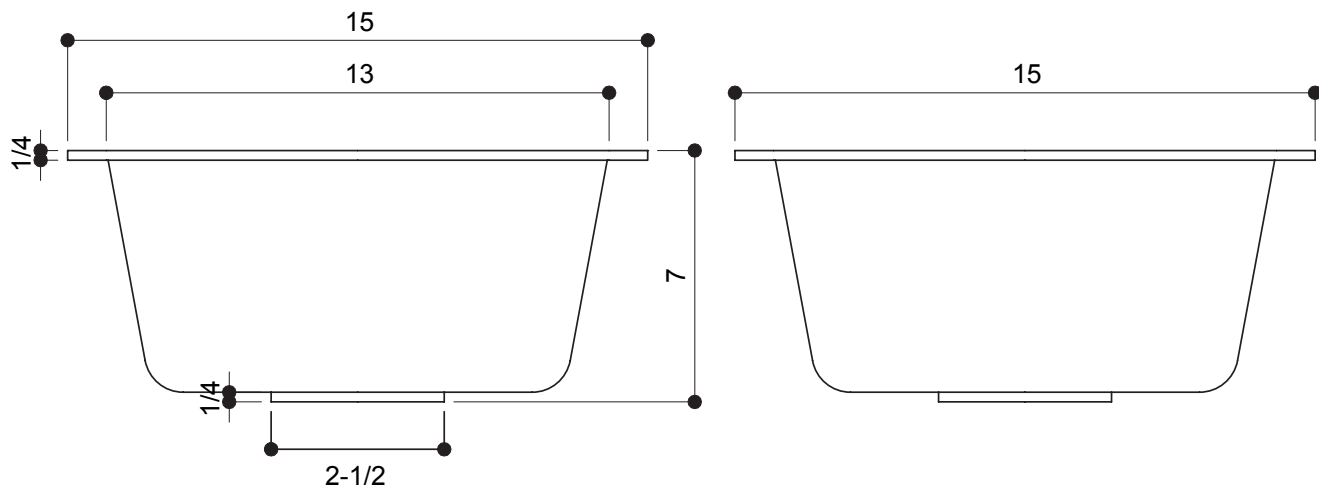

### Measurements:

- Width: 15" (38.1 cm)
- Depth: 15" (38.1 cm)
- Fits 2" (5.1 cm) Drain (Bar Sink)
- Height: 7" (17.8 cm)

## PRODUCT DIMENSIONS

ALL DIMENSIONS ARE APPROXIMATE (+/- 1/2") AND ARE FOR REFERENCE ONLY.

THE ACTUAL SINK MUST BE USED FOR CUT TEMPLATE AND/OR HOLE PLACEMENT.

Please install this product according to the installation guide and all local plumbing codes.