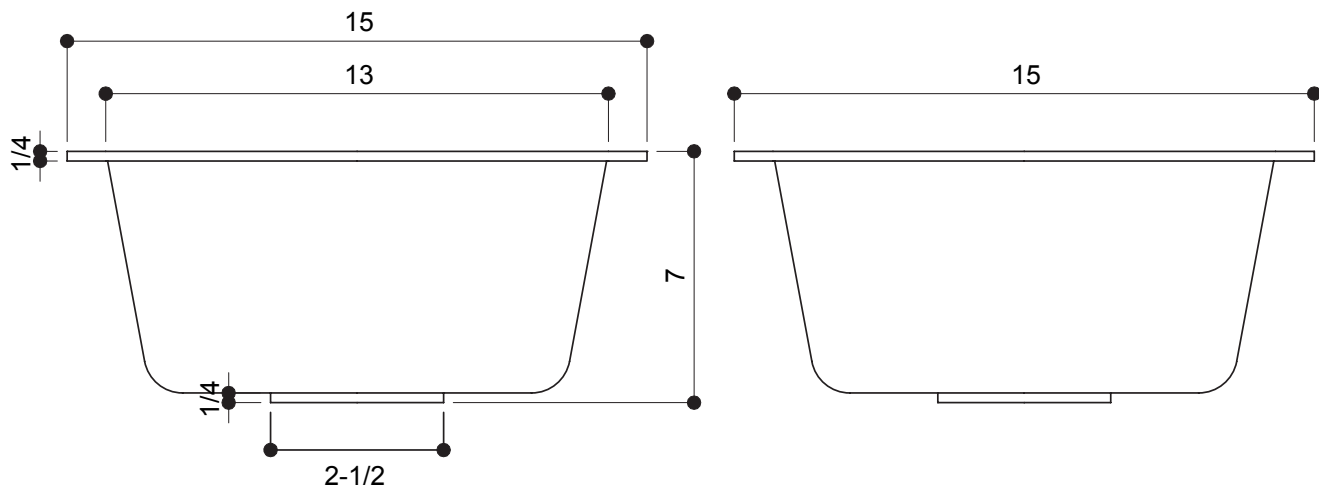

### Measurements:

- Width: 15" (38.1 cm)
- Depth: 15" (38.1 cm)
- Fits 2" (5.1 cm) Drain (Bar Sink)
- Height: 7" (17.8 cm)

## PRODUCT DIMENSIONS

ALL DIMENSIONS ARE APPROXIMATE (+/- 1/2") AND ARE FOR REFERENCE ONLY.

THE ACTUAL SINK MUST BE USED FOR CUT TEMPLATE AND/OR HOLE PLACEMENT.

Please install this product according to the installation guide and all local plumbing codes.