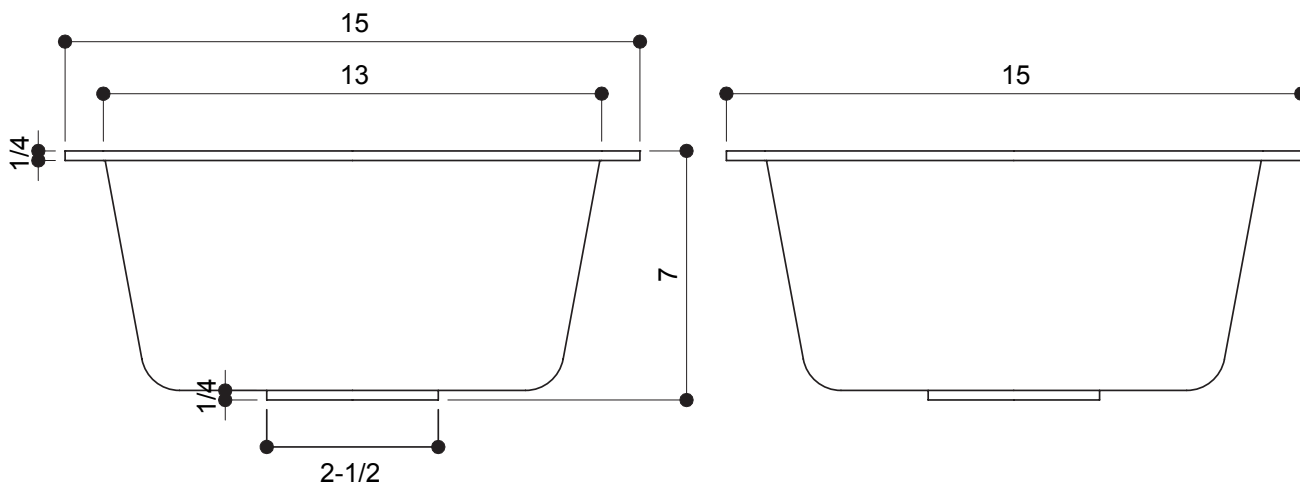

PRODUCT SPECIFICATIONS

Plain Hammered Square

Model # BP2001L20{xx}

Exclusively Designed • INTERNATIONALLY RECOGNIZED™

Product Features:

- Natural Copper
- Drop-in, Undermount or Above Counter Application
- Without Overflow (Non-Overflow Drain Required)
- Demi Edge Only
- Dark Smoke or Shiny Copper Finish

This Product Complies With:

- SGS USTC
- IAPMO IGC 194

Measurements:

- Width: 15" (38.1 cm)
- Depth: 15" (38.1 cm)
- Fits 2" (5.1 cm) Drain (Bar Sink)
- Height: 7" (17.8 cm)

Recommended Accessories:

- D'vontz ® Jr. Basket Strainer Drain without Stopper
- D'vontz ® Jr. Basket Strainer with Stopper

PRODUCT DIMENSIONS

ALL DIMENSIONS ARE APPROXIMATE (+/- 1/2") AND ARE FOR REFERENCE ONLY.

THE ACTUAL SINK MUST BE USED FOR CUT TEMPLATE AND/OR HOLE PLACEMENT.

Please install this product according to the installation guide and all local plumbing codes.