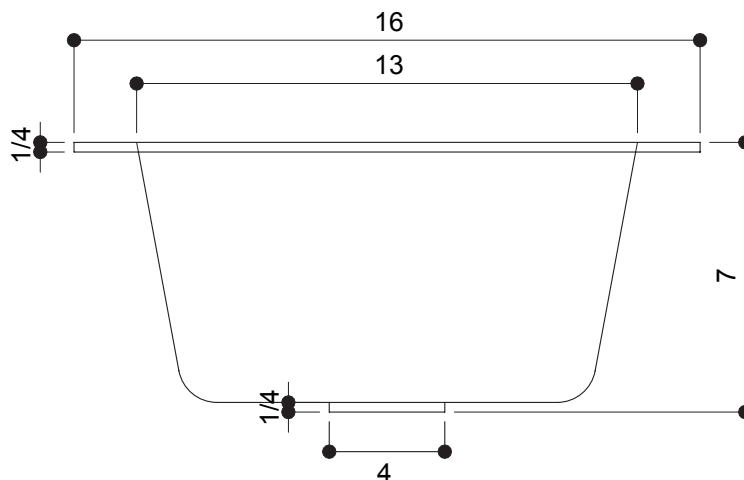

PRODUCT SPECIFICATIONS

Exclusively Designed • INTERNATIONALLY RECOGNIZED™

Grape Round Model # BP0011L35{xx}

Product Features:

- Natural Copper
- Drop-in, Undermount or Above Counter Application
- Without Overflow (Non-Overflow Drain Required)
- Demi Edge Only
- Dark Smoke or Shiny Copper Finish

This Product Complies With:

- SGS USTC
- IAPMO IGC 194

Measurements:

- Diameter: 16" (40.6 cm)
- Height: 7" (17.8 cm)
- Fits 3-1/2" (8.9 cm) Drain (Prep Sink)

Recommended Accessories:

- D'vontz ® Basket Strainer with Stopper
- Disposal Kit

PRODUCT DIMENSIONS

ALL DIMENSIONS ARE APPROXIMATE (+/- 1/2") AND ARE FOR REFERENCE ONLY.

THE ACTUAL SINK MUST BE USED FOR CUT TEMPLATE AND/OR HOLE PLACEMENT.

Please install this product according to the installation guide and all local plumbing codes.