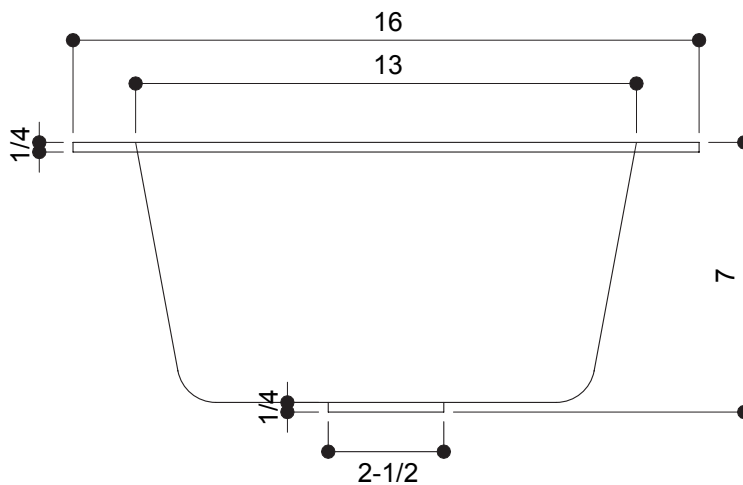

### Measurements:

- Diameter: 16" (40.6 cm)
- Height: 7" (17.8 cm)
- Fits 2" (5.1 cm) Drain (Bar Sink)

## PRODUCT DIMENSIONS

ALL DIMENSIONS ARE APPROXIMATE (+/- 1/2") AND ARE FOR REFERENCE ONLY.

THE ACTUAL SINK MUST BE USED FOR CUT TEMPLATE AND/OR HOLE PLACEMENT.

Please install this product according to the installation guide and all local plumbing codes.