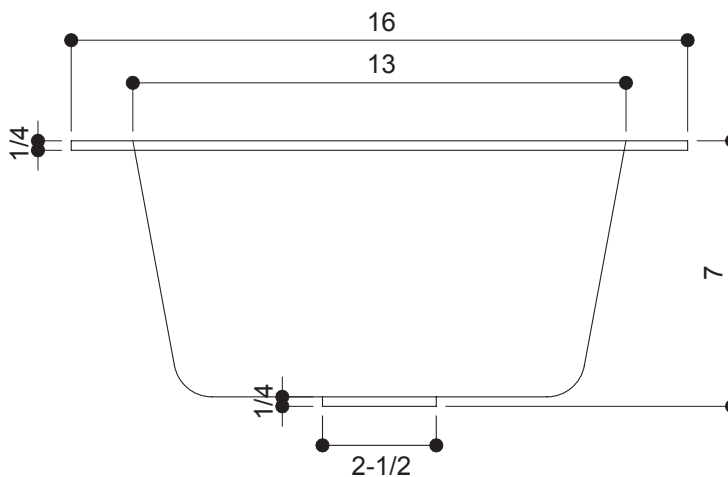

PRODUCT SPECIFICATIONS

Exclusively Designed • INTERNATIONALLY RECOGNIZED™

Plain Hammered Round

Model # BP0001L20{xx}

Product Features:

- Natural Copper
- Drop-in, Undermount or Above Counter Application
- Without Overflow (Non-Overflow Drain Required)
- Demi Edge Only
- Dark Smoke or Shiny Copper Finish

This Product Complies With:

- SGS USTC
- IAPMO IGC 194

Measurements:

- Diameter: 16" (40.6 cm)
- Height: 7" (17.8 cm)
- Fits 2" (5.1 cm) Drain (Bar Sink)

Recommended Accessories:

- D'vontz ® Jr. Basket Strainer Drain without Stopper
- D'vontz ® Jr. Basket Strainer with Stopper (3-1/2")

PRODUCT DIMENSIONS

ALL DIMENSIONS ARE APPROXIMATE (+/- 1/2") AND ARE FOR REFERENCE ONLY.

THE ACTUAL SINK MUST BE USED FOR CUT TEMPLATE AND/OR HOLE PLACEMENT.

Please install this product according to the installation guide and all local plumbing codes.