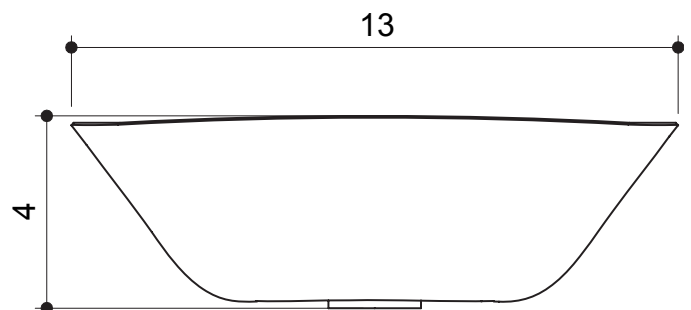

### Model # LV8201L15{xx}

**Product Features:**

- Natural Copper
- Above Counter Application
- Without Overflow  
(Non-Overflow Drain Required)

**This Product Complies With:**

- SGS USTC
- IAPMO IGC 194

- |  |  |
|--|--|
| <ul style="list-style-type: none"> <li>• Width: 15" (38.1 cm)</li> <li>• Length: 13" (33 cm)</li> <li>• Fits Standard 1-1/4" (3.2 cm) Drain</li> </ul> | <p><b>Measurements:</b></p> <ul style="list-style-type: none"> <li>• Height: 4" (10.2 cm)</li> </ul> |
|--|--|

### PRODUCT DIMENSIONS

ALL DIMENSIONS ARE APPROXIMATE (+/- 1/2") AND ARE FOR REFERENCE ONLY. THE ACTUAL SINK MUST BE USED FOR CUT TEMPLATE AND/OR HOLE PLACEMENT.

Please install this product according to the installation guide and all local plumbing codes.