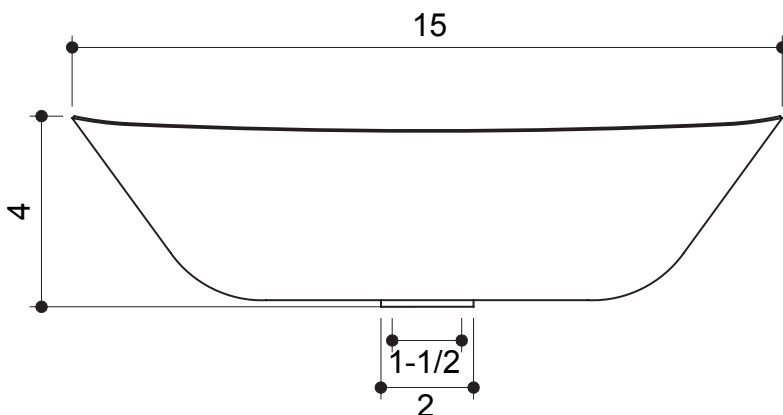

### Model # LV8201L15{xx}

**Product Features:**

- Natural Copper
- Above Counter Application
- Without Overflow  
(Non-Overflow Drain Required)

**This Product Complies With:**

- SGS USTC
- IAPMO IGC 194

- |  |  |
|--|--|
| <ul style="list-style-type: none"> <li>• Width: 15" (38.1 cm)</li> <li>• Length: 13" (33 cm)</li> <li>• Fits Standard 1-1/4" (3.2 cm) Drain</li> </ul> | <p><b>Measurements:</b></p> <ul style="list-style-type: none"> <li>• Height: 4" (10.2 cm)</li> </ul> |
|--|--|

### PRODUCT DIMENSIONS

ALL DIMENSIONS ARE APPROXIMATE (+/- 1/2") AND ARE FOR REFERENCE ONLY. THE ACTUAL SINK MUST BE USED FOR CUT TEMPLATE AND/OR HOLE PLACEMENT.

Please install this product according to the installation guide and all local plumbing codes.