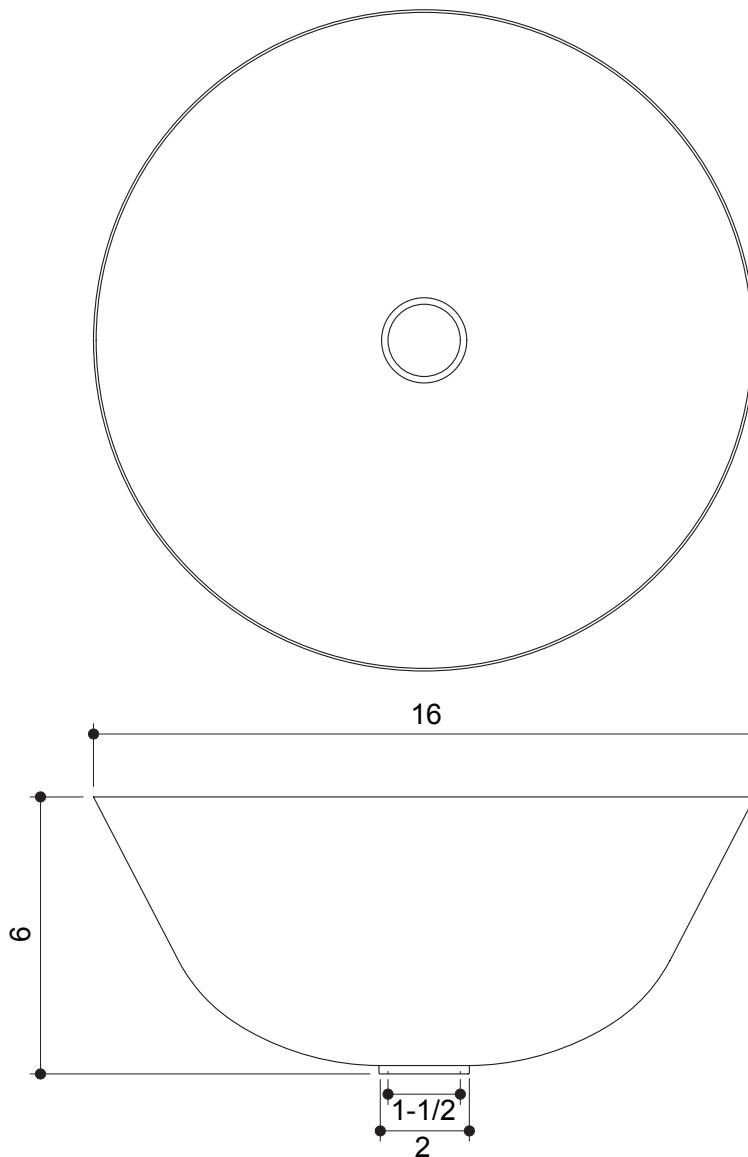

PRODUCT SPECIFICATIONS

Exclusively Designed • INTERNATIONALLY RECOGNIZED™

Braided Laurel Model # LV8005L15{xx}

Product Features:

- Natural Copper
- Above Counter Application
- Without Overflow
(Non-Overflow Drain Required)

This Product Complies With:

- SGS USTC
- IAPMO IGC 194

Measurements:

- Diameter: 16" (40.6 cm)
- Height: 6" (15.2 cm)
- Fits Standard 1-1/4" (3.2 cm) Drain

Recommended Accessories:

- Any D'vontz ® Lavatory Drain Without Overflow
- Any D'vontz ® Faucet

PRODUCT DIMENSIONS

ALL DIMENSIONS ARE APPROXIMATE (+/- 1/2") AND ARE FOR REFERENCE ONLY.

THE ACTUAL SINK MUST BE USED FOR CUT TEMPLATE AND/OR HOLE PLACEMENT.

Please install this product according to the installation guide and all local plumbing codes.