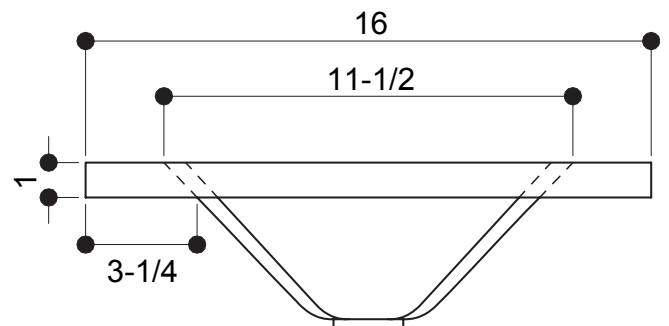

This Product Complies With:

- SGS USTC
- IAPMO IGC 194

- | | | |
|---------------------------------------|---------------|------------------------|
| • Width: 20" (50.8 cm) | Measurements: | • Height: 5" (12.7 cm) |
| • Length: 16" (40.6 cm) | | |
| • Fits Standard 1-1/4" (3.2 cm) Drain | | |

- Recommended Accessories:**
- Any D'vontz ® Lavatory Drain Without Overflow
 - Any D'vontz ® Faucet

PRODUCT DIMENSIONS

ALL DIMENSIONS ARE APPROXIMATE (+/- 1/2") AND ARE FOR REFERENCE ONLY. THE ACTUAL SINK MUST BE USED FOR CUT TEMPLATE AND/OR HOLE PLACEMENT.