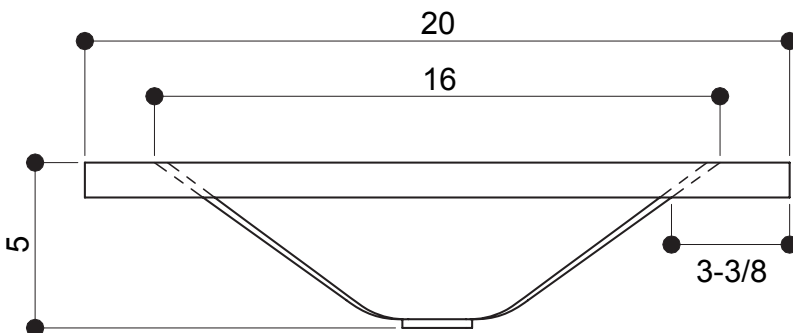

This Product Complies With:

- SGS USTC
- IAPMO IGC 194

- | | | |
|---------------------------------------|---------------|------------------------|
| • Width: 20" (50.8 cm) | Measurements: | • Height: 5" (12.7 cm) |
| • Length: 16" (40.6 cm) | | |
| • Fits Standard 1-1/4" (3.2 cm) Drain | | |

- Recommended Accessories:**
- Any D'vontz ® Lavatory Drain Without Overflow
 - Any D'vontz ® Faucet

PRODUCT DIMENSIONS

ALL DIMENSIONS ARE APPROXIMATE (+/- 1/2") AND ARE FOR REFERENCE ONLY. THE ACTUAL SINK MUST BE USED FOR CUT TEMPLATE AND/OR HOLE PLACEMENT.