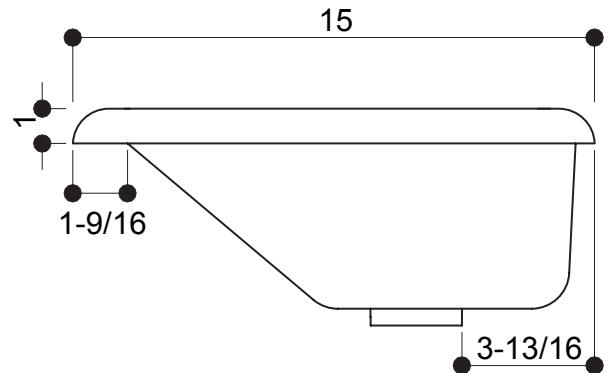

This Product Complies With:

- SGS USTC
- IAPMO IGC 194

- | | | |
|---------------------------------------|---------------|------------------------|
| • Width: 20" (50.8 cm) | Measurements: | • Height: 7" (17.8 cm) |
| • Length: 15" (38.1 cm) | | |
| • Fits Standard 1-1/4" (3.2 cm) Drain | | |

- #### Recommended Accessories:
- Any D'Vontz ® Lavatory Drain Without Overflow
 - Any D'Vontz ® Faucet

PRODUCT DIMENSIONS

ALL DIMENSIONS ARE APPROXIMATE (+/- 1/2") AND ARE FOR REFERENCE ONLY. THE ACTUAL SINK MUST BE USED FOR CUT TEMPLATE AND/OR HOLE PLACEMENT.