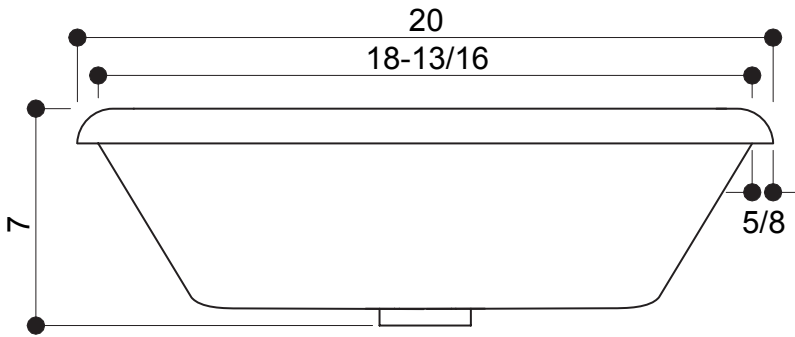

PRODUCT SPECIFICATIONS

Exclusively Designed • INTERNATIONALLY RECOGNIZED™

Cayman

Model # LV3008L15DS

Product Features:

- Natural Copper
- Drop-in or Undermount Application
- Without Overflow
(Non-Overflow Drain Required)

This Product Complies With:

- SGS USTC
- IAPMO IGC 194

- | | | |
|---------------------------------------|---------------|------------------------|
| • Width: 20" (50.8 cm) | Measurements: | • Height: 7" (17.8 cm) |
| • Length: 15" (38.1 cm) | | |
| • Fits Standard 1-1/4" (3.2 cm) Drain | | |

- #### Recommended Accessories:
- Any D'Vontz ® Lavatory Drain Without Overflow
 - Any D'Vontz ® Faucet

PRODUCT DIMENSIONS

ALL DIMENSIONS ARE APPROXIMATE (+/- 1/2") AND ARE FOR REFERENCE ONLY. THE ACTUAL SINK MUST BE USED FOR CUT TEMPLATE AND/OR HOLE PLACEMENT.