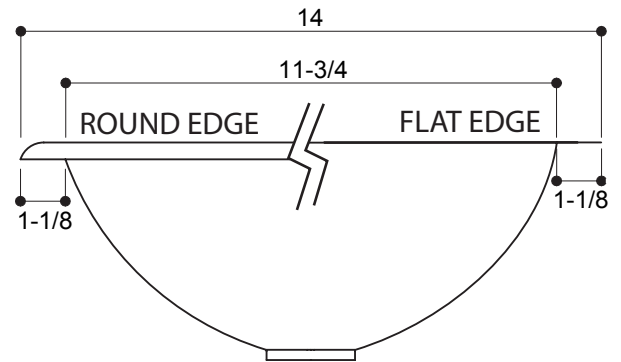

This Product Complies With:

- SGS USTC
- IAPMO IGC 194

Measurements:

- Width: 19" (48.3 cm)
- Length: 14" (35.6 cm)
- Fits Standard 1-1/4" (3.2 cm) Drain
- Height: 5" (12.7 cm)

Recommended Accessories:

- Any D'vontz ® Lavatory Drain Without Overflow
- Any D'vontz ® Faucet

PRODUCT DIMENSIONS

ALL DIMENSIONS ARE APPROXIMATE (+/- 1/2") AND ARE FOR REFERENCE ONLY. THE ACTUAL SINK MUST BE USED FOR CUT TEMPLATE AND/OR HOLE PLACEMENT.

Please install this product according to the installation guide and all local plumbing codes.