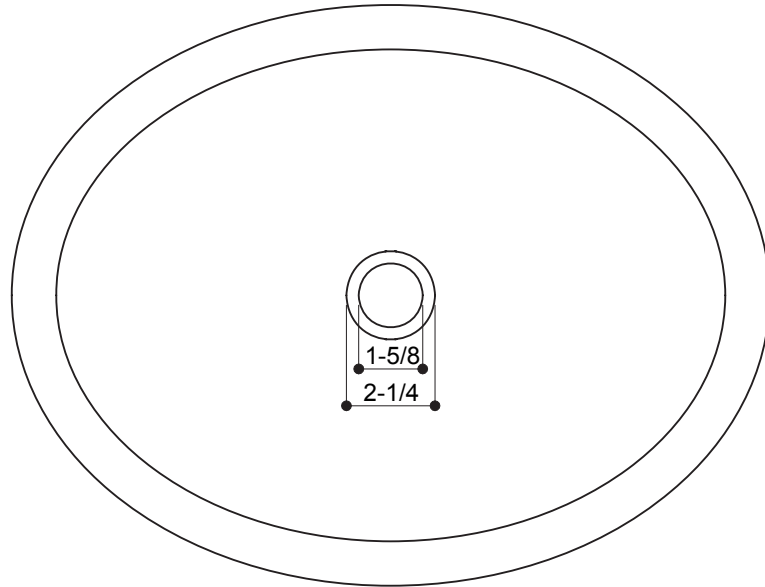

PRODUCT SPECIFICATIONS

Exclusively Designed • INTERNATIONALLY RECOGNIZED™

Silver Etched Floral Oval

Model # LV1233L15DS(zz)

Product Features:

- Natural Copper
- Drop-in, Undermount or Above Counter Application
- Without Overflow (Non-Overflow Drain Required)
- Round or Flat Edge

This Product Complies With:

- SGS USTC
- IAPMO IGC 194

Measurements:

- Width: 19" (48.3 cm)
- Length: 14" (35.6 cm)
- Fits Standard 1-1/4" (3.2 cm) Drain
- Height: 5" (12.7 cm)

Recommended Accessories:

- Any D'vontz ® Lavatory Drain Without Overflow
- Any D'vontz ® Faucet

PRODUCT DIMENSIONS

ALL DIMENSIONS ARE APPROXIMATE (+/- 1/2") AND ARE FOR REFERENCE ONLY. THE ACTUAL SINK MUST BE USED FOR CUT TEMPLATE AND/OR HOLE PLACEMENT.

Please install this product according to the installation guide and all local plumbing codes.