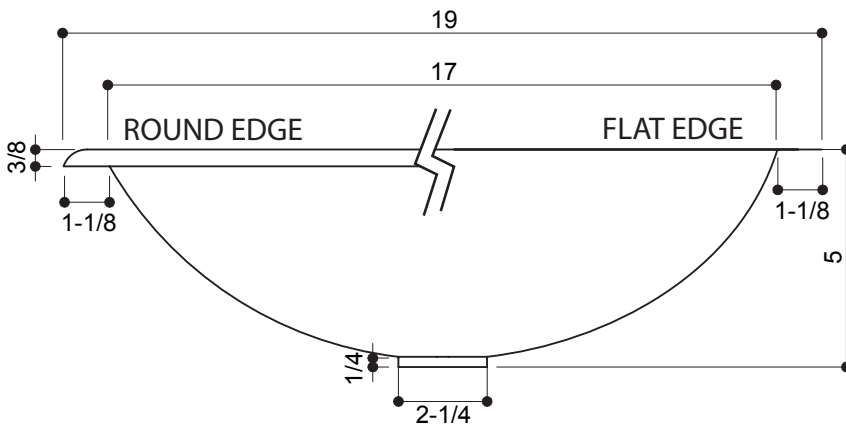

PRODUCT SPECIFICATIONS

Exclusively Designed • INTERNATIONALLY RECOGNIZED™

Silver Etched Floral Oval

Model # LV1233L15DS(zz)

Product Features:

- Natural Copper
- Drop-in, Undermount or Above Counter Application
- Without Overflow (Non-Overflow Drain Required)
- Round or Flat Edge

This Product Complies With:

- SGS USTC
- IAPMO IGC 194

Measurements:

- Width: 19" (48.3 cm)
- Length: 14" (35.6 cm)
- Fits Standard 1-1/4" (3.2 cm) Drain
- Height: 5" (12.7 cm)

Recommended Accessories:

- Any D'vontz ® Lavatory Drain Without Overflow
- Any D'vontz ® Faucet

PRODUCT DIMENSIONS

ALL DIMENSIONS ARE APPROXIMATE (+/- 1/2") AND ARE FOR REFERENCE ONLY. THE ACTUAL SINK MUST BE USED FOR CUT TEMPLATE AND/OR HOLE PLACEMENT.

Please install this product according to the installation guide and all local plumbing codes.