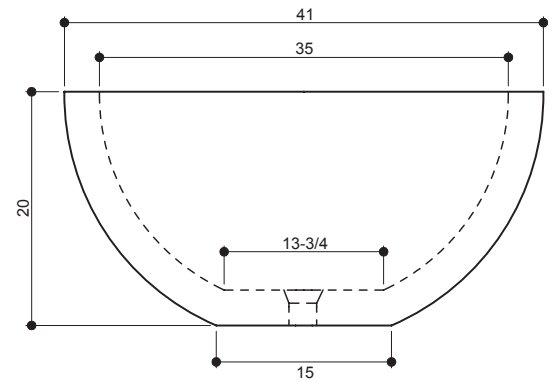

- SGS USTC
- IAPMO PS 99

Measurements:

- Width: 74" (188 cm)
- Length: 41" (104.1 cm)
- Fits Standard 2" (5.1 cm) Drain
- Height: 20" (50.8 cm)

Recommended Accessories:

- D'vontz ® Oval Lavatory Sink

ROUGH IN & PRODUCT DIMENSIONS