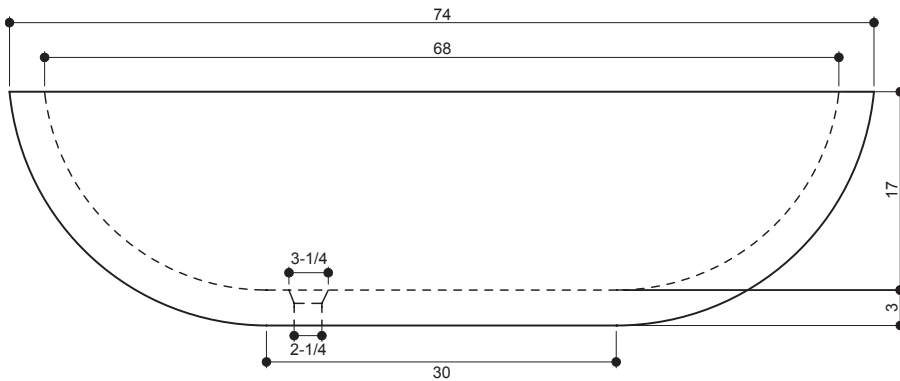

- SGS USTC
- IAPMO PS 99

Measurements:

- Width: 74" (188 cm)
- Length: 41" (104.1 cm)
- Fits Standard 2" (5.1 cm) Drain
- Height: 20" (50.8 cm)

Recommended Accessories:

- D'vontz ® Oval Lavatory Sink

ROUGH IN & PRODUCT DIMENSIONS