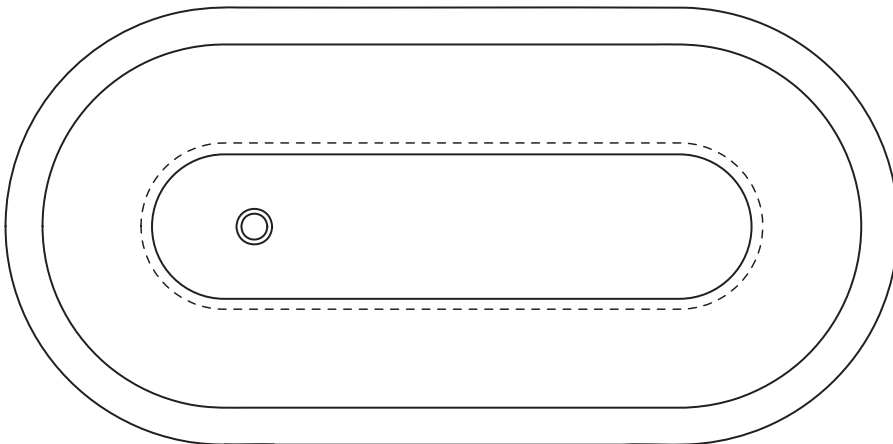

ROUGH IN & PRODUCT DIMENSIONS

Please install this product according to the installation guide and all local plumbing codes.