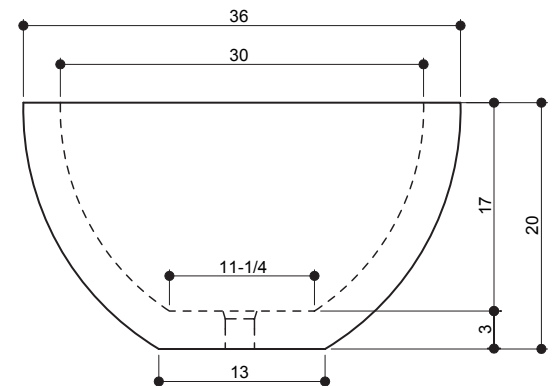

- SGS USTC
- IAPMO PS 99

- Measurements:**
- Width: 73" (193 cm)
 - Length: 36" (91.4 cm)
 - Fits Standard 2" (5.1 cm) Drain
 - Height: 20" (50.8 cm)

- Recommended Accessories:**
- D'vontz ® Wabi Sabi Lavatory Sink

ROUGH IN & PRODUCT DIMENSIONS

Please install this product according to the installation guide and all local plumbing codes.