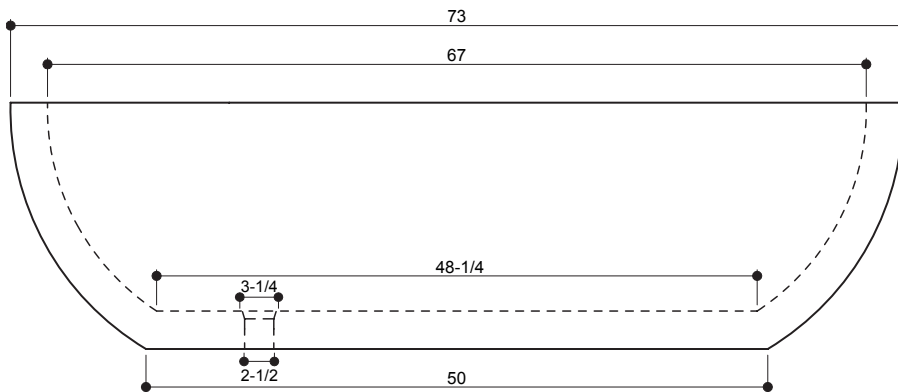

PRODUCT SPECIFICATIONS

Exclusively Designed • INTERNATIONALLY RECOGNIZED™

Etna

Model # {xx} - ETN733620(z)[y]

Product Features:

- Natural Marble
- With Overflow
(Overflow Drain Required)

This Product Complies With:

- SGS USTC
- IAPMO PS 99

- Measurements:**
- Width: 73" (193 cm)
 - Length: 36" (91.4 cm)
 - Fits Standard 2" (5.1 cm) Drain
 - Height: 20" (50.8 cm)

- Recommended Accessories:**
- D'vontz ® Wabi Sabi Lavatory Sink

ROUGH IN & PRODUCT DIMENSIONS

Please install this product according to the installation guide and all local plumbing codes.