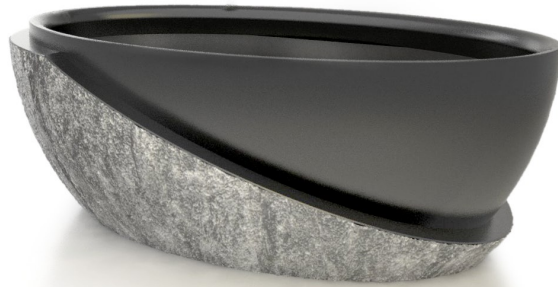

### Model # {xx} - ROM724026(z)[y]

#### This Product Complies With:

- SGS USTC
- IAPMO PS 99

- Measurements:
- Width: 72" (182.9 cm)
  - Length: 40" (101.6 cm)
  - Fits Standard 2" (5.1 cm) Drain
  - Height: 26" (66 cm)

- Recommended Accessories:
- D'vontz ® Matching Roma Lavatory Sink