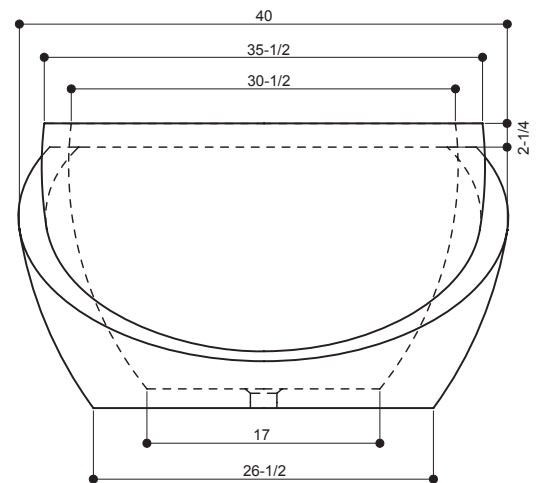

ROUGH IN & PRODUCT DIMENSIONS

Please install this product according to the installation guide and all local plumbing codes.