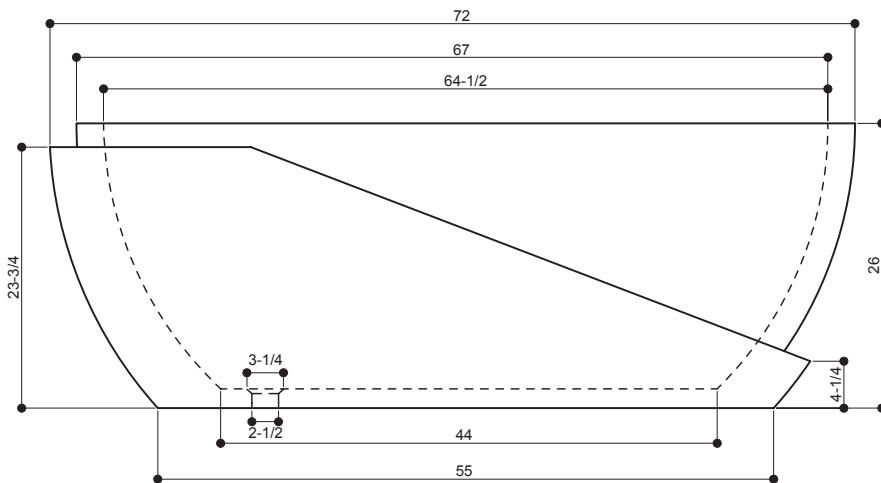

ROUGH IN & PRODUCT DIMENSIONS

Please install this product according to the installation guide and all local plumbing codes.