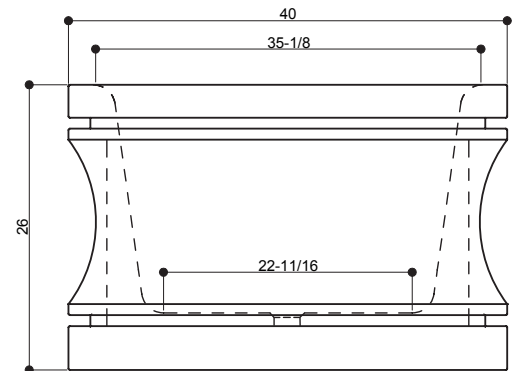

ROUGH IN & PRODUCT DIMENSIONS

Please install this product according to the installation guide and all local plumbing codes.