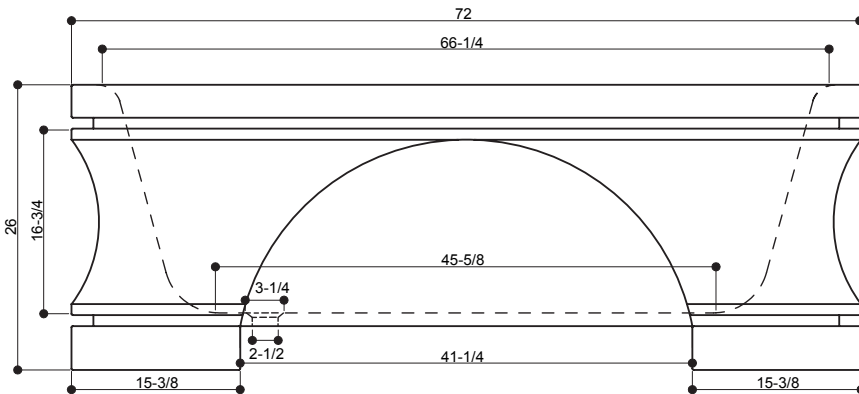

### This Product Complies With:

- SGS USTC
- IAPMO PS 99

- Measurements:
- Width: 72" (182.9 cm)
  - Length: 40" (101.6 cm)
  - Fits Standard 2" (5.1 cm) Drain
  - Height: 26" (66 cm)

- Recommended Accessories:
- D'vontz ® Matching Venice Lavatory Sink

## ROUGH IN & PRODUCT DIMENSIONS

Please install this product according to the installation guide and all local plumbing codes.