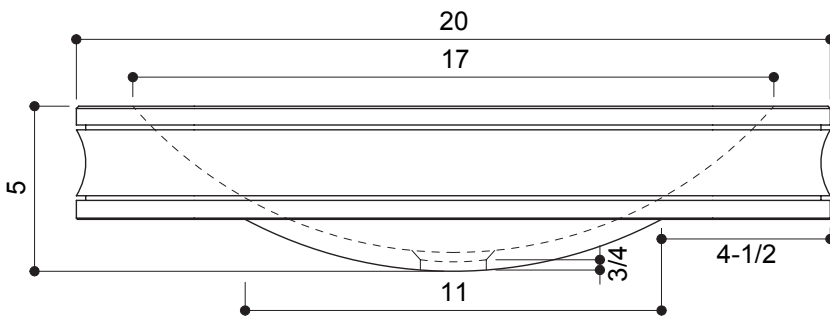

This Product Complies With:

- SGS USTC
- IAPMO PS 99

Measurements:

- Width: 20" (50.8 cm)
- Length: 16" (40.6 cm)
- Fits Standard 1-1/4" (3.2 cm) Drain
- Height: 5" (12.7 cm)

Recommended Accessories:

- Any D'vontz ® Lavatory Drain Without Overflow
- Any D'vontz ® Vessel Faucet With Extension

PRODUCT DIMENSIONS

Please install this product according to the installation guide and all local plumbing codes.