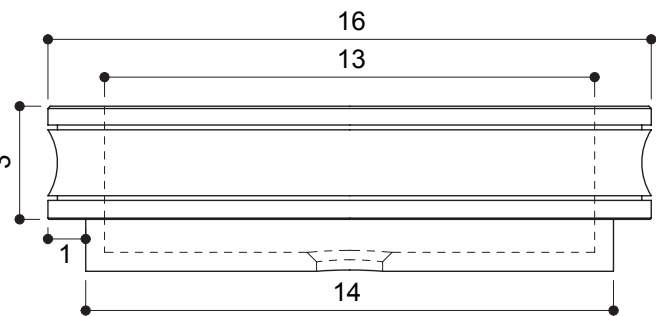

This Product Complies With:

- SGS USTC
- IAPMO PS 99

Measurements:

- Width: 20" (50.8 cm)
- Length: 16" (40.6 cm)
- Fits Standard 1-1/4" (3.2 cm) Drain
- Height: 5" (12.7 cm)

Recommended Accessories:

- Any D'vontz ® Lavatory Drain Without Overflow
- Any D'vontz ® Vessel Faucet With Extension

PRODUCT DIMENSIONS

Please install this product according to the installation guide and all local plumbing codes.