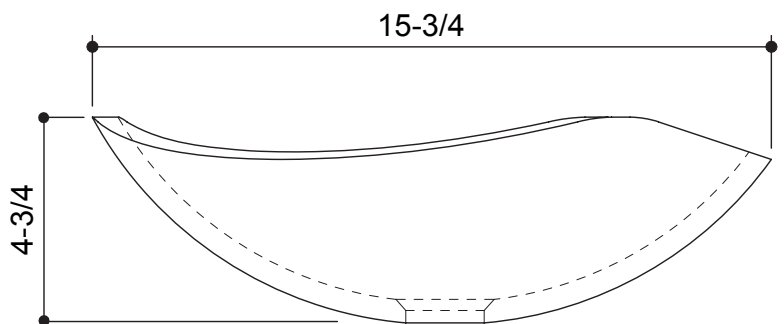

PRODUCT DIMENSIONS

Please install this product according to the installation guide and all local plumbing codes.