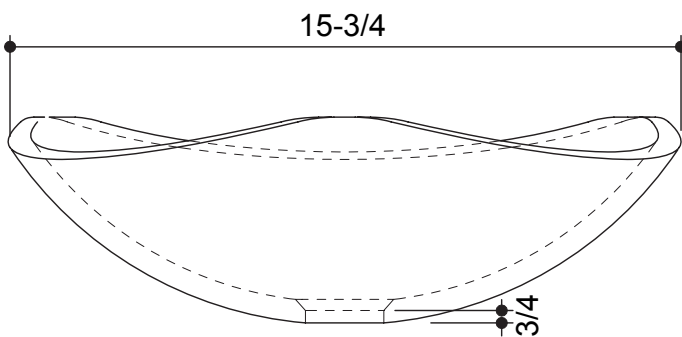

This Product Complies With:

- SGS USTC
- IAPMO PS 99

Measurements:

- Diameter: 15" (38.1 cm)
- Height: 4-3/4" (12.1 cm)
- Fits Standard 1-1/4" (3.2 cm) Drain

Recommended Accessories:

- Any D'vontz ® Lavatory Drain Without Overflow
- Any D'vontz ® Vessel Faucet With Extension

PRODUCT DIMENSIONS

Please install this product according to the installation guide and all local plumbing codes.