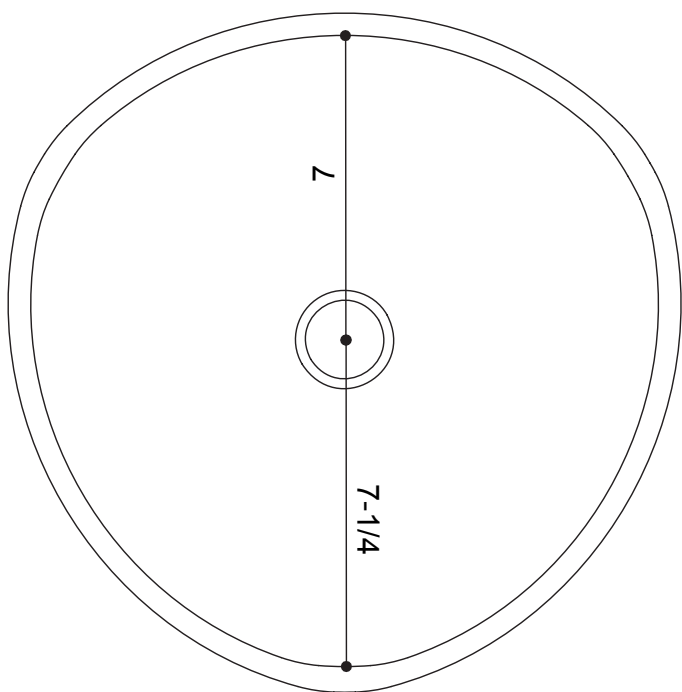

This Product Complies With:

- SGS USTC
- IAPMO PS 99

Measurements:

- Diameter: 15" (38.1 cm)
- Height: 4-3/4" (12.1 cm)
- Fits Standard 1-1/4" (3.2 cm) Drain

Recommended Accessories:

- Any D'vontz ® Lavatory Drain Without Overflow
- Any D'vontz ® Vessel Faucet With Extension

PRODUCT DIMENSIONS

Please install this product according to the installation guide and all local plumbing codes.