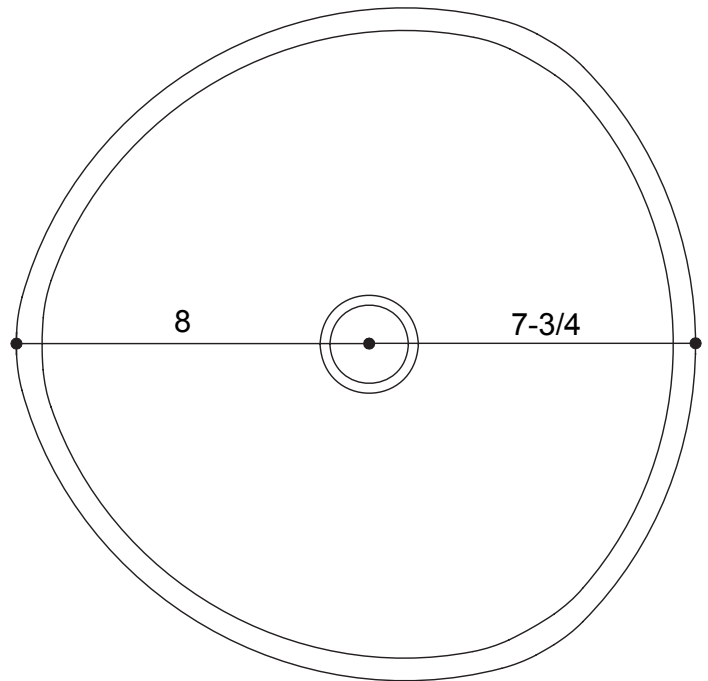

PRODUCT DIMENSIONS

Please install this product according to the installation guide and all local plumbing codes.