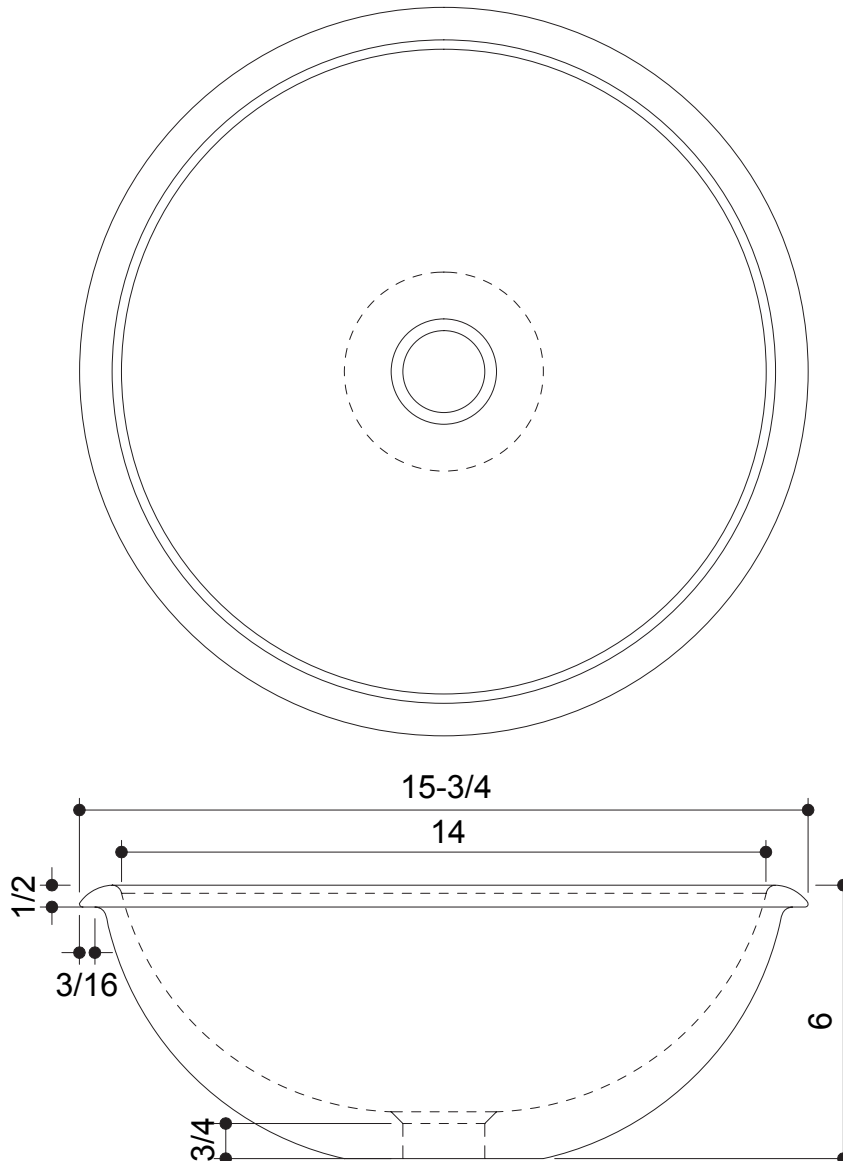

PRODUCT SPECIFICATIONS

Exclusively Designed • INTERNATIONALLY RECOGNIZED™

Round Undermount Model # {xx} - R4015-UC

Product Features:

- Natural Marble
- Under Mount Application
- Without Overflow
(Non-Overflow Drain Required)

This Product Complies With:

- SGS USTC
- IAPMO PS 99

Measurements:

- Diameter: 15-3/4" (40 cm)
- Height: 6" (15.2 cm)
- Fits Standard 1-1/4" (3.2 cm) Drain

Recommended Accessories:

- Any D'vontz ® Lavatory Drain Without Overflow
- Any D'vontz ® Vessel Faucet With Extension

PRODUCT DIMENSIONS

Please install this product according to the installation guide and all local plumbing codes.