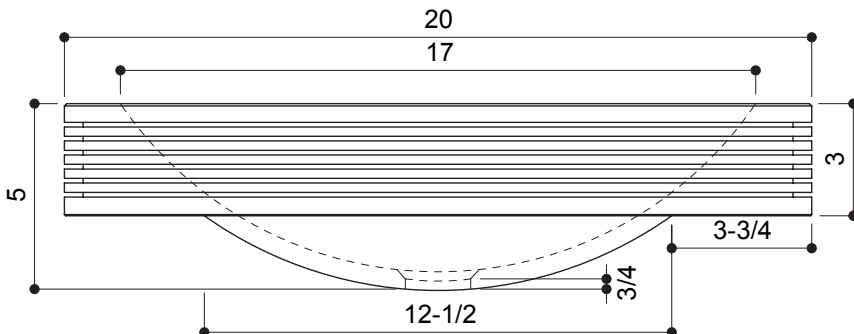

This Product Complies With:

- SGS USTC
- IAPMO PS 99

Measurements:

- Width: 20" (50.8 cm)
- Length: 16" (40.6 cm)
- Fits Standard 1-1/4" (3.2 cm) Drain
- Height: 5" (12.7 cm)

Recommended Accessories:

- Any D'vontz ® Lavatory Drain Without Overflow
- Any D'vontz ® Faucet

PRODUCT DIMENSIONS

Please install this product according to the installation guide and all local plumbing codes.