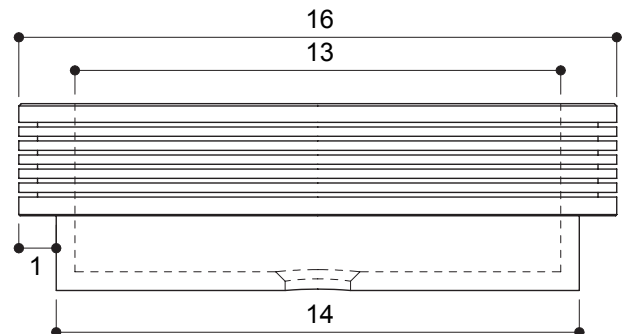

This Product Complies With:

- SGS USTC
- IAPMO PS 99

Measurements:

- Width: 20" (50.8 cm)
- Length: 16" (40.6 cm)
- Fits Standard 1-1/4" (3.2 cm) Drain
- Height: 5" (12.7 cm)

Recommended Accessories:

- Any D'vontz ® Lavatory Drain Without Overflow
- Any D'vontz ® Faucet

PRODUCT DIMENSIONS

Please install this product according to the installation guide and all local plumbing codes.