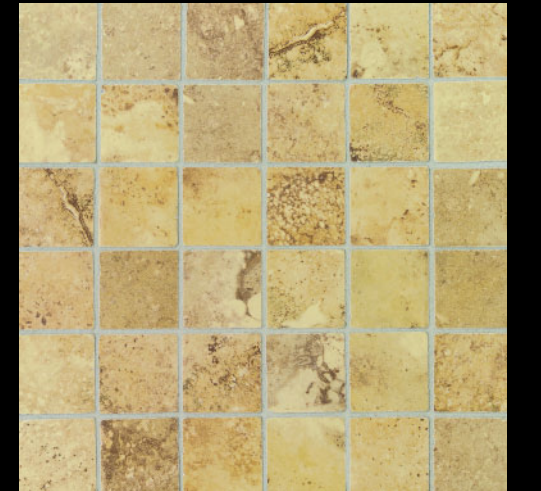

Golden Sienna PV04

tumbled mosaic

Antique White PV01

Champagne PV02

Warm Walnut PV03

Golden Sienna PV04

sizes:

-  24" x 24" Field Tile
Nominal: 24" x 24" (61.0 cm x 61.0 cm)
3/8" thick
Sq. ft. per carton: 16.03 Pieces per carton: 4
-  20" x 20" Field Tile
Nominal: 19-1/2" x 19-1/2" (49.5 cm x 49.5 cm)
3/8" thick
Sq. ft. per carton: 18.83 Pieces per carton: 7
-  13" x 13" Field Tile
Nominal: 12-7/8" x 12-7/8" (32.7 cm x 32.7 cm)
3/8" thick
Sq. ft. per carton: 16.70 Pieces per carton: 14
-  2" x 2" Tumbled Mosaic
Nominal: 12-7/8" x 12-7/8" (32.7 cm x 32.7 cm)
5/16" thick
Pieces per carton: 12 sheets
36 pieces per Sheet
Mesh-mounted

Grout joint recommendation: 3/16"

shade variation:

 Random – Extreme color and texture variation from tile to tile and within each tile; a random look.

trim detail:

| Type | Number | Size |
|--|--------|----------|
|  Bullnose | S-43E9 | 3" x 13" |