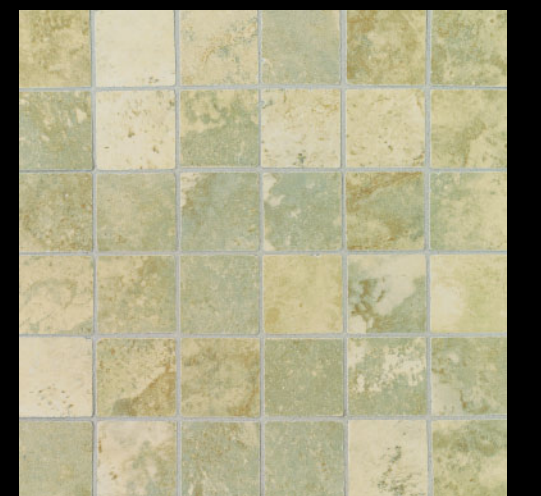

Golden Sienna PV04

tumbled mosaic

Antique White PV01

Champagne PV02

Warm Walnut PV03

Golden Sienna PV04

sizes:

-  24" x 24" Field Tile
Nominal: 24" x 24" (61.0 cm x 61.0 cm)
3/8" thick
Sq. ft. per carton: 16.03 Pieces per carton: 4
-  20" x 20" Field Tile
Nominal: 19-1/2" x 19-1/2" (49.5 cm x 49.5 cm)
3/8" thick
Sq. ft. per carton: 18.83 Pieces per carton: 7
-  13" x 13" Field Tile
Nominal: 12-7/8" x 12-7/8" (32.7 cm x 32.7 cm)
3/8" thick
Sq. ft. per carton: 16.70 Pieces per carton: 14
-  2" x 2" Tumbled Mosaic
Nominal: 12-7/8" x 12-7/8" (32.7 cm x 32.7 cm)
5/16" thick
Pieces per carton: 12 sheets
36 pieces per Sheet
Mesh-mounted

Grout joint recommendation: 3/16"

shade variation:

 Random – Extreme color and texture variation from tile to tile and within each tile; a random look.

trim detail:

| Type | Number | Size |
|--|--------|----------|
|  Bullnose | S-43E9 | 3" x 13" |