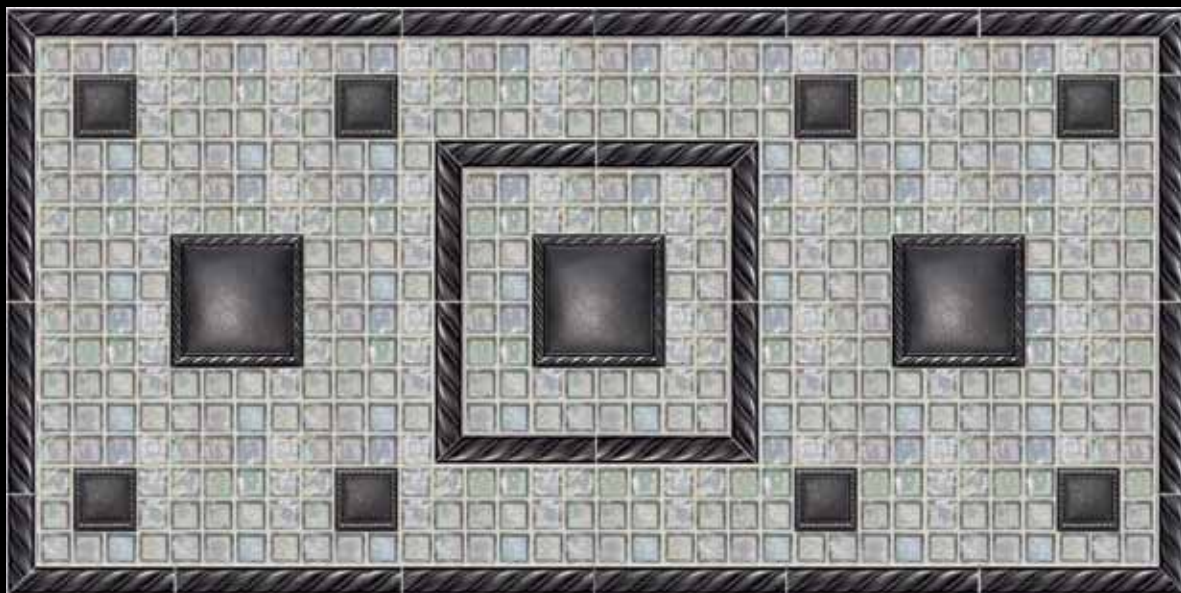

OIL RUBBED BRONZE IM03 ROPE LINER 1/2 x 6

OIL RUBBED BRONZE IM03
ROPE ACCENT 2 x 2

OIL RUBBED BRONZE IM03 LINER 1/2 x 6

Photo features Ion Metals Antique Nickel 4-1/4 x 4-1/4 Field Tile on backsplash and wall with 1/2 x 6 and 1 x 6 Rope Liners. Veranda Gunmetal 20 x 20 is shown in a grid pattern on the floor and Carrara Gioia Marble on the countertops.

Backsplash Design Ideas

Backsplash features Ion Metals Rope Deco 4-1/4 x 4-1/4, Rope Accent 2 x 2, and 1 x 6 Rope Liner in Antique Nickel with Egyptian Glass 1 x 1 mosaic in Aquamarine.

WALL TILE | ION METALS™