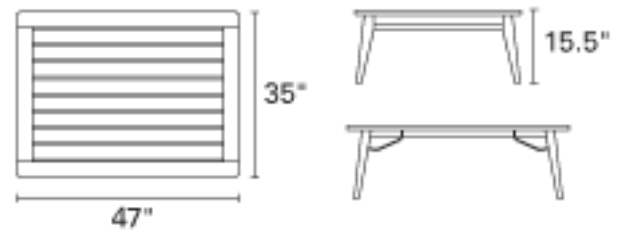

**IPANEMA Coffee Table**

With distinctive geometric lines and soft angles, the IPANEMA coffee table coordinates perfectly with our IPANEMA seating collections. Use to accompany the sofa or sectional, or as a conversation table surrounded by lounge chairs. The all teak frame is reinforced with marine grade stainless steel accents and ships knocked-down with easy assembly.

#IP47 Ipanema Rectangular Coffee Table (48 lbs.)

Kingsley-Bate, Ltd.  
7200 Gateway Court,  
Manassas, Virginia 20109 U.S.A.

Tel: 703-361-7000  
Fax: 703-361-7001  
Email: [teak@kingsleybate.com](mailto:teak@kingsleybate.com)