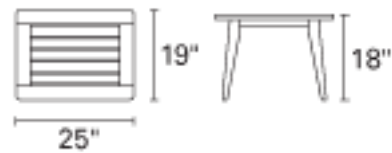

IPANEMA Side Table

The IPANEMA side table is 25" x 19" x 18" (high) and adds the finishing touch to our IPANEMA sectional and deep seating ensembles.

#IP20 Ipanema Rectangular Side Table (17 lbs.)

Kingsley-Bate, Ltd.
7200 Gateway Court,
Manassas, Virginia 20109 U.S.A.