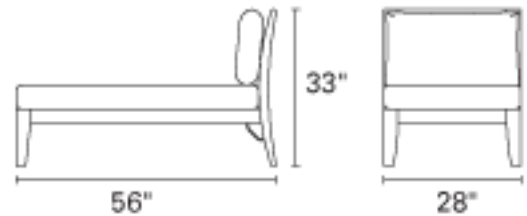

### **IPANEMA** Sectional Chaise

The IPANEMA sectional combines exceptional comfort with versatility. Endless seating arrangements can be formed by combining the armless chair, armless settee, chaise, and corner chair. Stainless steel clips are provided to secure pieces together. All pieces are extra deep for additional comfort and loungeability, and reinforced by marine grade stainless steel accents that are both beautiful and functional. Cushions are included in the price and constructed from weather friendly Sunbrella® fabric.

#IP52 Ipanema Sectional Chaise (47 lbs.)

Kingsley-Bate, Ltd.  
7200 Gateway Court,  
Manassas, Virginia 20109 U.S.A.

Tel: 703-361-7000  
Fax: 703-361-7001  
Email: [teak@kingsleybate.com](mailto:teak@kingsleybate.com)