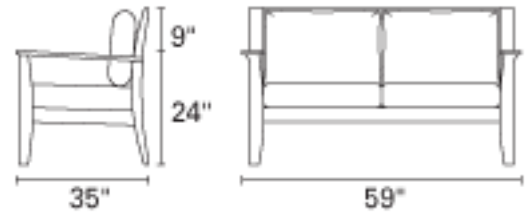

IPANEMA Settee

Representing a confluence of modern and classical styles to achieve transitional balance, the IPANEMA deep seating collection brings a natural elegance to any environment. Designed by Glyn Peter Machin, the group includes a lounge chair, sofa, settee, and ottoman. Sumptuous cushions are custom fitted to each piece, included in the price, and constructed from weather friendly Sunbrella® fabric. All pieces ship knocked-down with easy assembly.

#IP55 Ipanema Settee (60 lbs.)

Kingsley-Bate, Ltd.
7200 Gateway Court,
Manassas, Virginia 20109 U.S.A.

Tel: 703-361-7000
Fax: 703-361-7001
Email: teak@kingsleybate.com