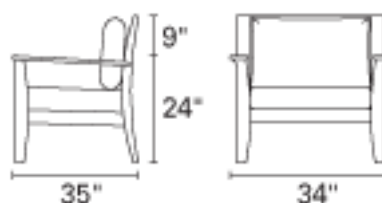

IPANEMA Lounge Chair

Representing a confluence of modern and classical styles to achieve transitional balance, the IPANEMA deep seating collection brings a natural elegance to any environment. Designed by Glyn Peter Machin, the group includes a lounge chair, sofa, settee, and ottoman. Sumptuous cushions are custom fitted to each piece, included in the price, and constructed from weather friendly Sunbrella® fabric. All pieces ship knocked-down with easy assembly.

#IP30 Ipanema Lounge Chair (41 lbs.)

Kingsley-Bate, Ltd.
7200 Gateway Court,
Manassas, Virginia 20109 U.S.A.

Tel: 703-361-7000
Fax: 703-361-7001
Email: teak@kingsleybate.com