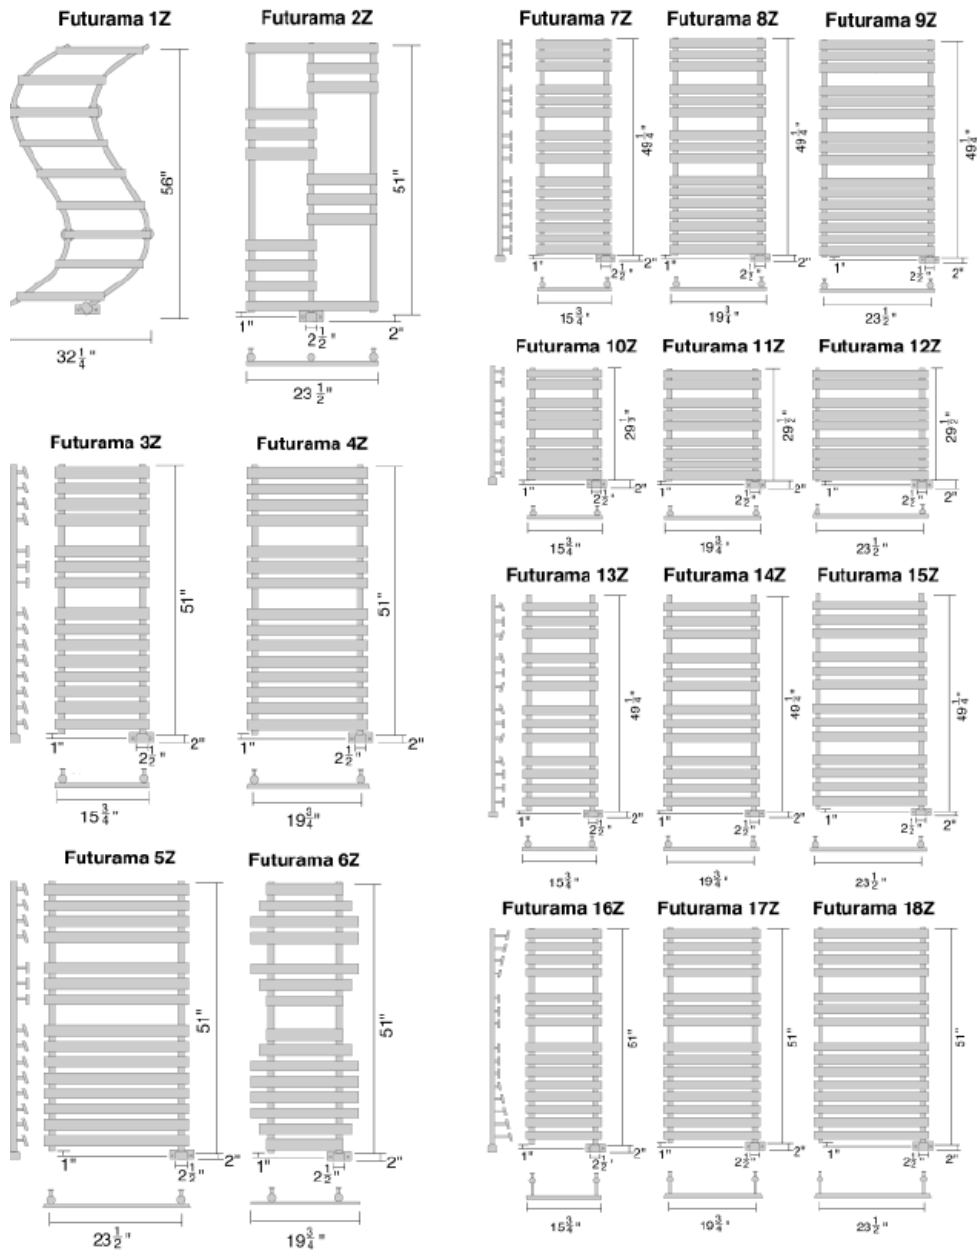

Electric (Z)

This presentation of trail-blazing towel warmers heralds a new era of design creativity for the bathroom. Whether sweeping curves, sharply focused geometric lines or even three dimensional, these towel-warmers will undoubtedly appeal to the fashion conscious few who demand products not previously conceived or available.

Those who wish to make a statement that they are moving upwards and onwards - who simply demand the latest and the best!

futu

Model	Chrome	Nickel
Futurama 1	$3002.00	$3144.00
Futurama 2	$3657.00	$3808.00
Futurama 3	$3284.00	$3465.00
Futurama 4	$3465.00	$3606.00
Futurama 5	$3709.00	$3914.00
Futurama 6	$3285.00	$3503.00
Futurama 7	$3143.00	$3399.00
Futurama 8	$3362.00	$3567.00
Futurama 9	$3927.00	$4094.00
Futurama 10	$2640.00	$2798.00
Futurama 11	$2784.00	$2930.00
Futurama 12	$3014.00	$3191.00
Futurama 13	$3592.00	$3807.00
Futurama 14	$3880.00	$4117.00
Futurama 15	$4437.00	$4599.00
Futurama 16	$3900.00	$4105.00
Futurama 17	$4367.00	$4498.00
Futurama 18	$4687.00	$4891.00
Futurama 19	$2595.00	$2721.00