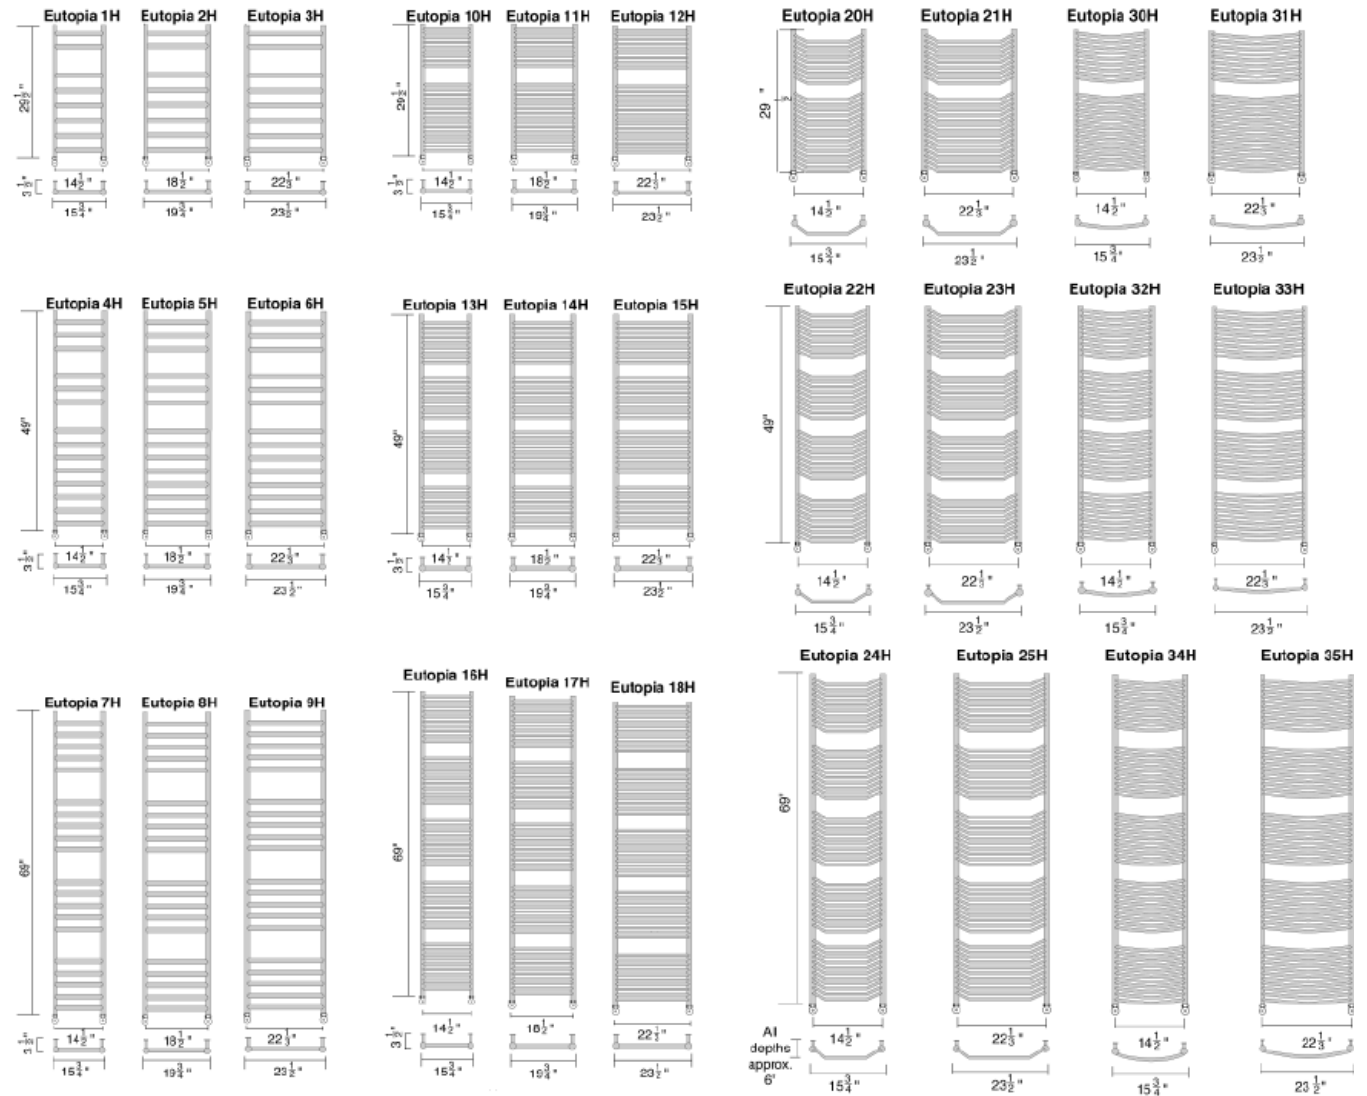

Proven in popularity in Europe these 'ladder' multiple-rail towel warmers exude a special 'cachet' to your bathroom. With such a plethora of models, widths and heights there must be something for everyone?

Hydronic (H)

Brass	Gold	Color
QUOTE	QUOTE	$2008.00
QUOTE	QUOTE	$2129.00
QUOTE	QUOTE	$2202.00
QUOTE	QUOTE	$2609.00
QUOTE	QUOTE	$2812.00
QUOTE	QUOTE	$2950.00
QUOTE	QUOTE	$3445.00
QUOTE	QUOTE	$3720.00
QUOTE	QUOTE	$3979.00
QUOTE	QUOTE	$2101.00
QUOTE	QUOTE	$2306.00
QUOTE	QUOTE	$2793.00
QUOTE	QUOTE	$2994.00
QUOTE	QUOTE	$3203.00
QUOTE	QUOTE	$3863.00
QUOTE	QUOTE	$3908.00
QUOTE	QUOTE	$3908.00
QUOTE	QUOTE	$4128.00
QUOTE	QUOTE	$2595.00
QUOTE	QUOTE	$2719.00
QUOTE	QUOTE	$3640.00
QUOTE	QUOTE	$3792.00
QUOTE	QUOTE	$5059.00
QUOTE	QUOTE	$5532.00
QUOTE	QUOTE	$2639.00
QUOTE	QUOTE	$2735.00
QUOTE	QUOTE	$3698.00
QUOTE	QUOTE	$3857.00
QUOTE	QUOTE	$5119.00
QUOTE	QUOTE	$5598.00