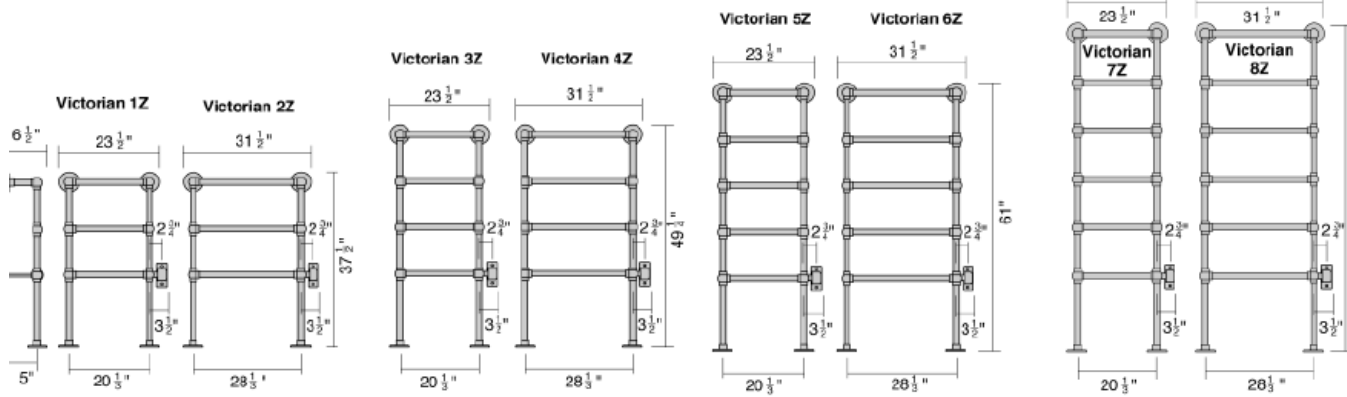

Electric (Z)

Victor

This selection of Victorian, ball-jointed towel warmers are reminiscent of England's Imperial period and reflects the solidity and practicality of the Victorian age.