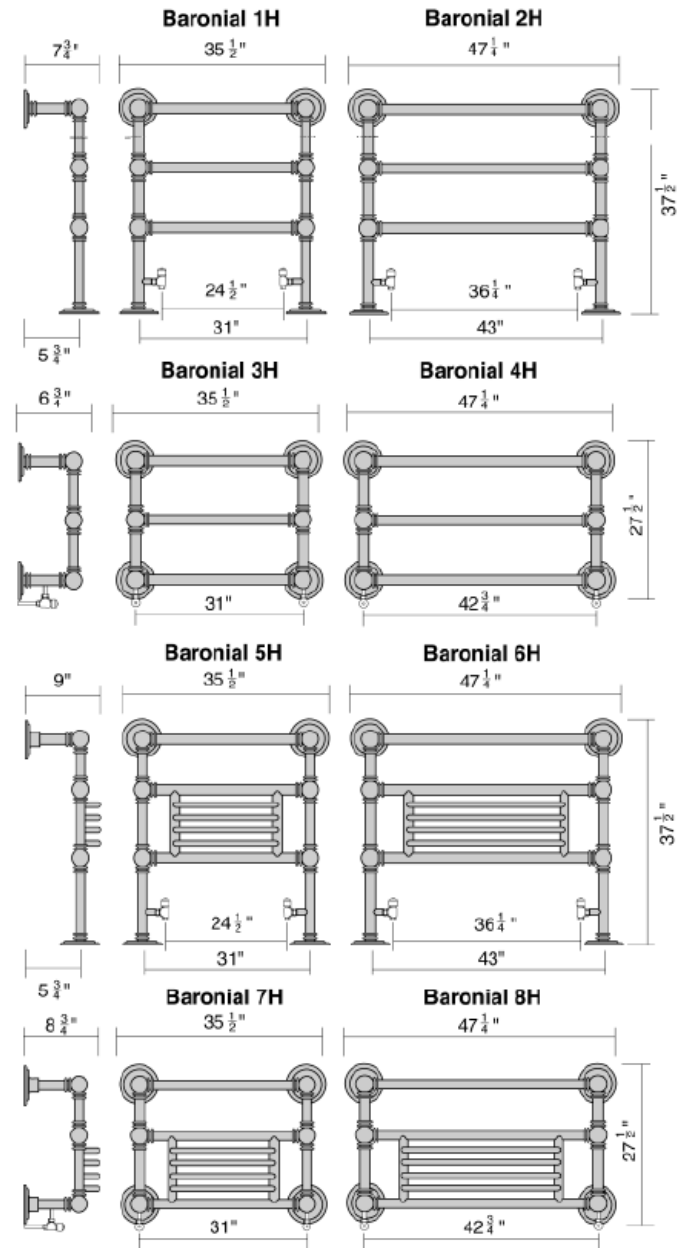

Baronial

Special sizes on request - Total brass construction

Hydronic (H)

Electric (Z)

Electric - socket on the right hand side unless ordered otherwise.

| Model | Chrome | Nickel | Satin Nickel | Brass | Gold | Color |
|------------|-----------|-----------|--------------|-------|-------|-----------|
| Baronial 1 | \$4140.00 | \$4232.00 | \$4422.00 | QUOTE | QUOTE | \$4346.00 |
| Baronial 2 | \$4290.00 | \$4742.00 | \$4954.00 | QUOTE | QUOTE | \$4504.00 |
| Baronial 3 | \$4086.00 | \$4993.00 | \$5232.00 | QUOTE | QUOTE | \$4290.00 |
| Baronial 4 | \$4276.00 | \$4467.00 | \$5906.00 | QUOTE | QUOTE | \$4489.00 |
| Baronial 5 | \$4346.00 | \$4468.00 | \$4672.00 | QUOTE | QUOTE | \$4564.00 |
| Baronial 6 | \$4529.00 | \$4980.00 | \$5204.00 | QUOTE | QUOTE | \$4755.00 |
| Baronial 7 | \$4316.00 | \$5018.00 | \$5493.00 | QUOTE | QUOTE | \$4531.00 |
| Baronial 8 | \$4531.00 | \$5269.00 | \$5767.00 | QUOTE | QUOTE | \$4757.00 |