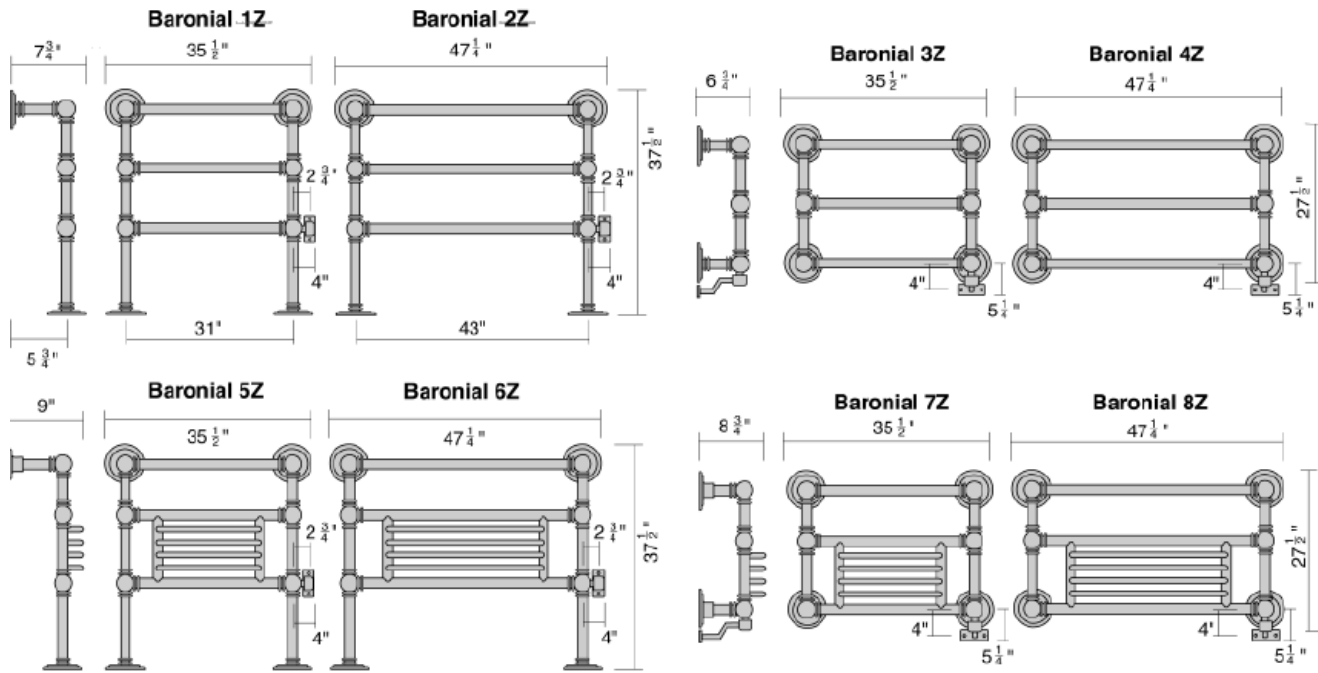

Baronial

Special sizes on request - Total brass construction

Hydronic (H)

Electric (Z)

Electric - socket on the right hand side unless ordered otherwise.

Model	Chrome	Nickel	Satin Nickel	Brass	Gold	Color
Baronial 1	$4140.00	$4232.00	$4422.00	QUOTE	QUOTE	$4346.00
Baronial 2	$4290.00	$4742.00	$4954.00	QUOTE	QUOTE	$4504.00
Baronial 3	$4086.00	$4993.00	$5232.00	QUOTE	QUOTE	$4290.00
Baronial 4	$4276.00	$4467.00	$5906.00	QUOTE	QUOTE	$4489.00
Baronial 5	$4346.00	$4468.00	$4672.00	QUOTE	QUOTE	$4564.00
Baronial 6	$4529.00	$4980.00	$5204.00	QUOTE	QUOTE	$4755.00
Baronial 7	$4316.00	$5018.00	$5493.00	QUOTE	QUOTE	$4531.00
Baronial 8	$4531.00	$5269.00	$5767.00	QUOTE	QUOTE	$4757.00