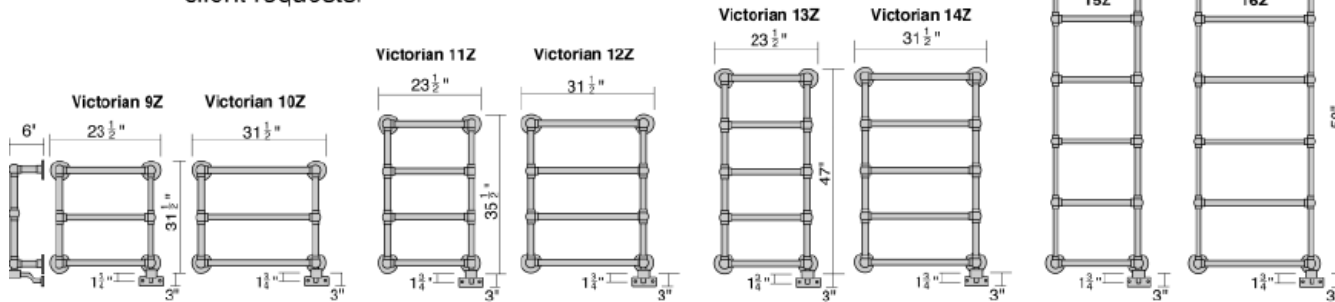

Alternative sizes to client requests.