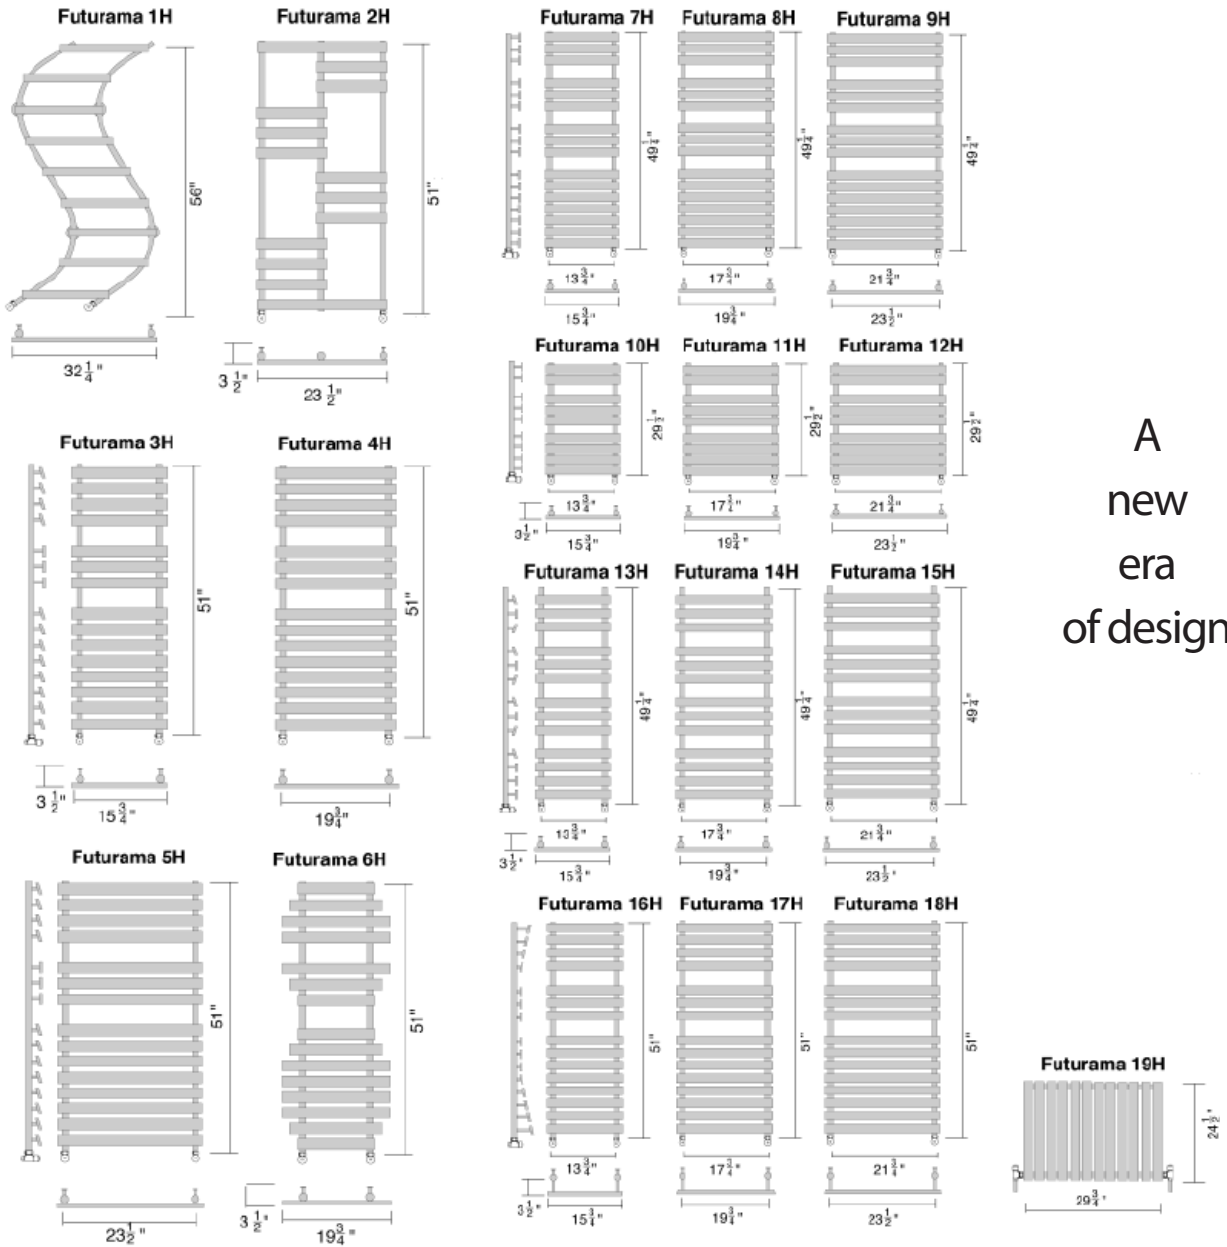

r a m a

Hydronic (H)

Satin Nickel	Brass	Gold	Color
$3276.00	QUOTE	QUOTE	$3152.00
$4087.00	QUOTE	QUOTE	$3839.00
$3617.00	QUOTE	QUOTE	$3448.00
$3766.00	QUOTE	QUOTE	$3637.00
$4090.00	QUOTE	QUOTE	$3894.00
$3656.00	QUOTE	QUOTE	$3449.00
$3551.00	QUOTE	QUOTE	$3299.00
$3723.00	QUOTE	QUOTE	$3530.00
$4279.00	QUOTE	QUOTE	$4123.00
$2929.00	QUOTE	QUOTE	$2771.00
$3066.00	QUOTE	QUOTE	$2923.00
$3339.00	QUOTE	QUOTE	$3164.00
$3981.00	QUOTE	QUOTE	$3771.00
$4304.00	QUOTE	QUOTE	$4073.00
$4811.00	QUOTE	QUOTE	$4659.00
$4296.00	QUOTE	QUOTE	$4095.00
$4707.00	QUOTE	QUOTE	$4585.00
$5119.00	QUOTE	QUOTE	$4921.00
$2842.00	QUOTE	QUOTE	$2724.00

A
new
era
of design