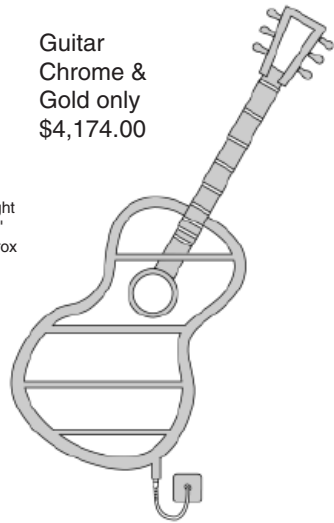

Height
51"
Approx

| | | | | | |
|----------------------|-----------------------------------------------------------------------------------------------------------------------------------------------------------|--|----------|-----------------------------------------------------------------------------------------------------------------------------------------------------------|--|
| CIRQO 1 | Chrome \$1034.00 Bright Nickel \$1085.00 Satin Nickel \$1140.00 Brass QUOTE Gold QUOTE Color \$1034.00 | | CIRQO 6 | Chrome \$3587.00 Bright Nickel \$3767.00 Satin Nickel \$3956.00 Brass QUOTE Gold QUOTE Color \$3587.00 | |
| CIRQO 2 | Chrome \$1354.00 Bright Nickel \$1420.00 Satin Nickel \$1491.00 Brass QUOTE Gold QUOTE Color \$1354.00 | | DISQ 1 | Chrome \$1085.00 Bright Nickel \$1140.00 Satin Nickel \$1196.00 Brass QUOTE Gold QUOTE Color \$1085.00 | |
| CIRQO 2 ^q | Chrome \$1354.00 Bright Nickel \$1420.00 Satin Nickel \$1491.00 Brass QUOTE Gold QUOTE Color \$1354.00 | | DISQ 2 | Chrome \$1421.00 Bright Nickel \$1492.00 Satin Nickel \$1566.00 Brass QUOTE Gold QUOTE Color \$1421.00 | |
| CIRQO 3 | Chrome \$2150.00 Bright Nickel \$2257.00 Satin Nickel \$2371.00 Brass QUOTE Gold QUOTE Color \$2150.00 | | ROQOQO 1 | Chrome \$1085.00 Bright Nickel \$1140.00 Satin Nickel \$1196.00 Brass QUOTE Gold QUOTE Color \$1085.00 | |
| CIRQO 4 | Chrome \$2949.00 Bright Nickel \$3097.00 Satin Nickel \$2371.00 Brass QUOTE Gold QUOTE Color \$2949.00 | | ROQOQO 2 | Chrome \$1421.00 Bright Nickel \$1492.00 Satin Nickel \$1566.00 Brass QUOTE Gold QUOTE Color \$1421.00 | |
| CIRQO 5 | Chrome \$3268.00 Bright Nickel \$3431.00 Satin Nickel \$3604.00 Brass QUOTE Gold QUOTE Color \$3268.00 | | QURV 1 | Chrome \$1085.00 Bright Nickel \$1140.00 Satin Nickel \$1196.00 Brass QUOTE Gold QUOTE Color \$1085.00 | |
| | | | QURV 2 | Chrome \$1421.00 Bright Nickel \$1492.00 Satin Nickel \$1566.00 Brass QUOTE Gold QUOTE Color \$1421.00 | |