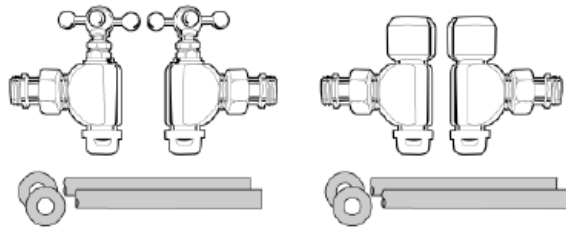

These models are only more affordable because intricacies in production or components have been minimised. Quality has not been compromised yet price has been moderated.

| Model | Chrome | Nickel | Satin Nickel | Brass | Gold | Color |
|------------|-----------|-----------|--------------|-------|-------|-----------|
| Builder 1 | \$1274.00 | \$1562.00 | \$1630.00 | QUOTE | QUOTE | \$1336.00 |
| Builder 2 | \$1436.00 | \$1640.00 | \$1722.00 | QUOTE | QUOTE | \$1508.00 |
| Builder 3 | \$1887.00 | \$1982.00 | \$2065.00 | QUOTE | QUOTE | \$1982.00 |
| Builder 4 | \$1494.00 | \$1588.00 | \$1655.00 | QUOTE | QUOTE | \$1568.00 |
| Builder 5 | \$1568.00 | \$1777.00 | \$1854.00 | QUOTE | QUOTE | \$1646.00 |
| Builder 7 | \$1179.00 | \$1431.00 | \$1491.00 | QUOTE | QUOTE | \$1238.00 |
| Builder 9 | \$1824.00 | \$1950.00 | \$2032.00 | QUOTE | QUOTE | \$1915.00 |
| Builder 10 | \$2175.00 | \$2427.00 | \$2526.00 | QUOTE | QUOTE | \$2283.00 |
| Builder 11 | \$1410.00 | \$1441.00 | \$1496.00 | QUOTE | QUOTE | \$1480.00 |
| Builder 12 | \$1568.00 | \$1599.00 | \$1662.00 | QUOTE | QUOTE | \$1646.00 |
| Builder 14 | \$1153.00 | \$1216.00 | \$1266.00 | QUOTE | QUOTE | \$1210.00 |

Element replacement \$160.00 all sizes warranted 12 months.

Finest Brass Construction

Valves

Traditional valve and pipe kit

Deluxe valve and pipe kit

| Model | Chrome | Nickel | Satin Nickel | Brass | Gold | Color |
|-------------|----------|----------|--------------|----------|----------|----------|
| Standard | \$182.00 | \$188.00 | \$197.00 | \$315.00 | \$330.00 | \$191.00 |
| Traditional | \$564.00 | \$640.00 | \$672.00 | \$652.00 | \$685.00 | \$592.00 |
| Deluxe | \$469.00 | \$512.00 | \$537.00 | \$574.00 | \$603.00 | \$492.00 |