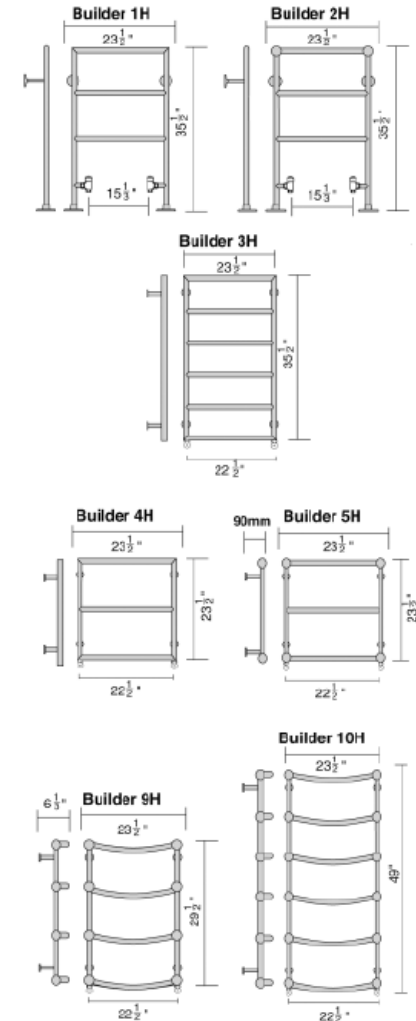

Finest Brass Construction