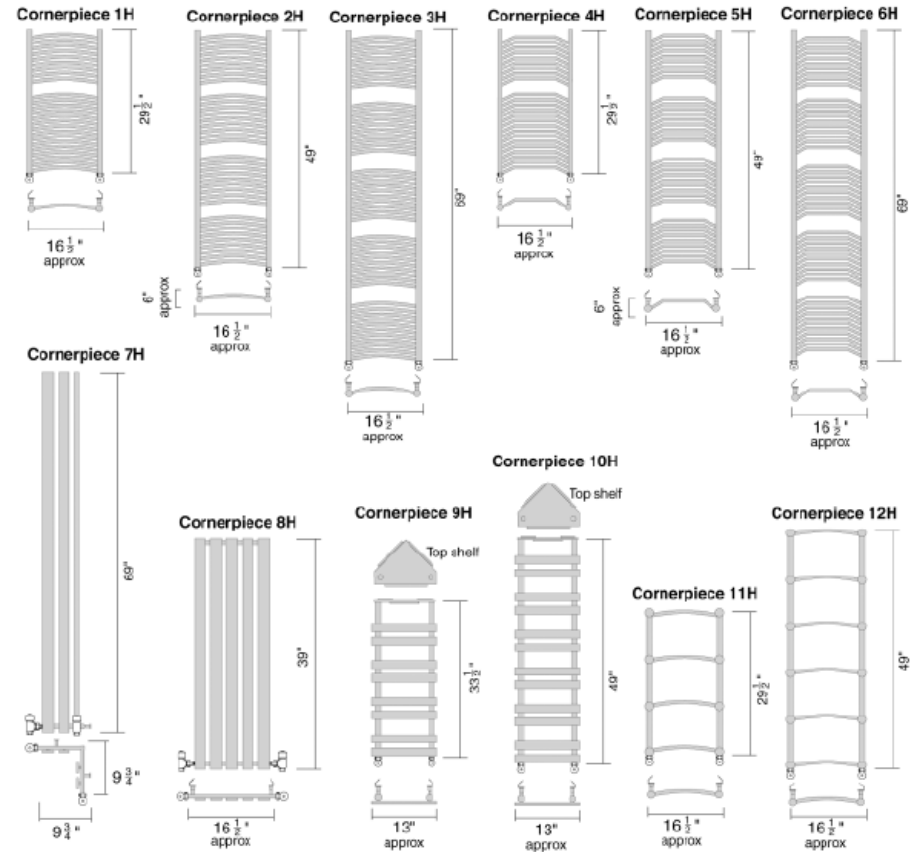

Hydronic (H)