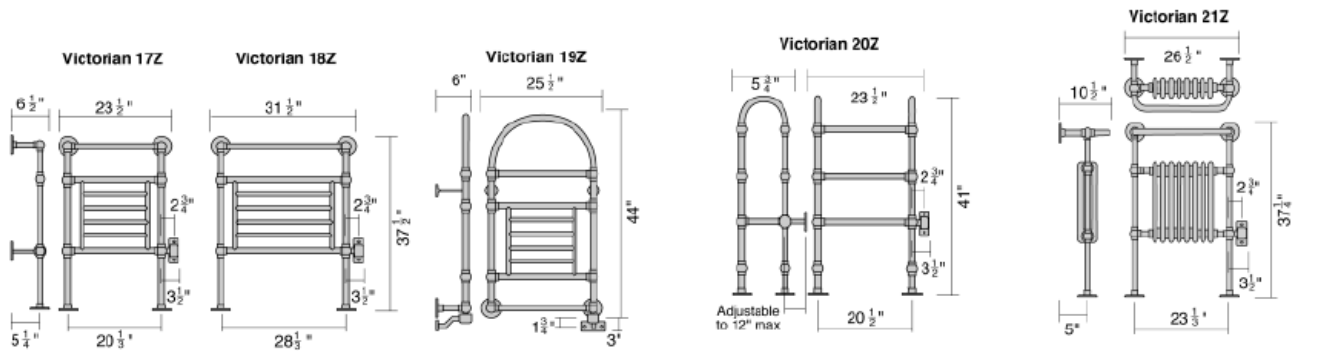

Alternative sizes to client requests.