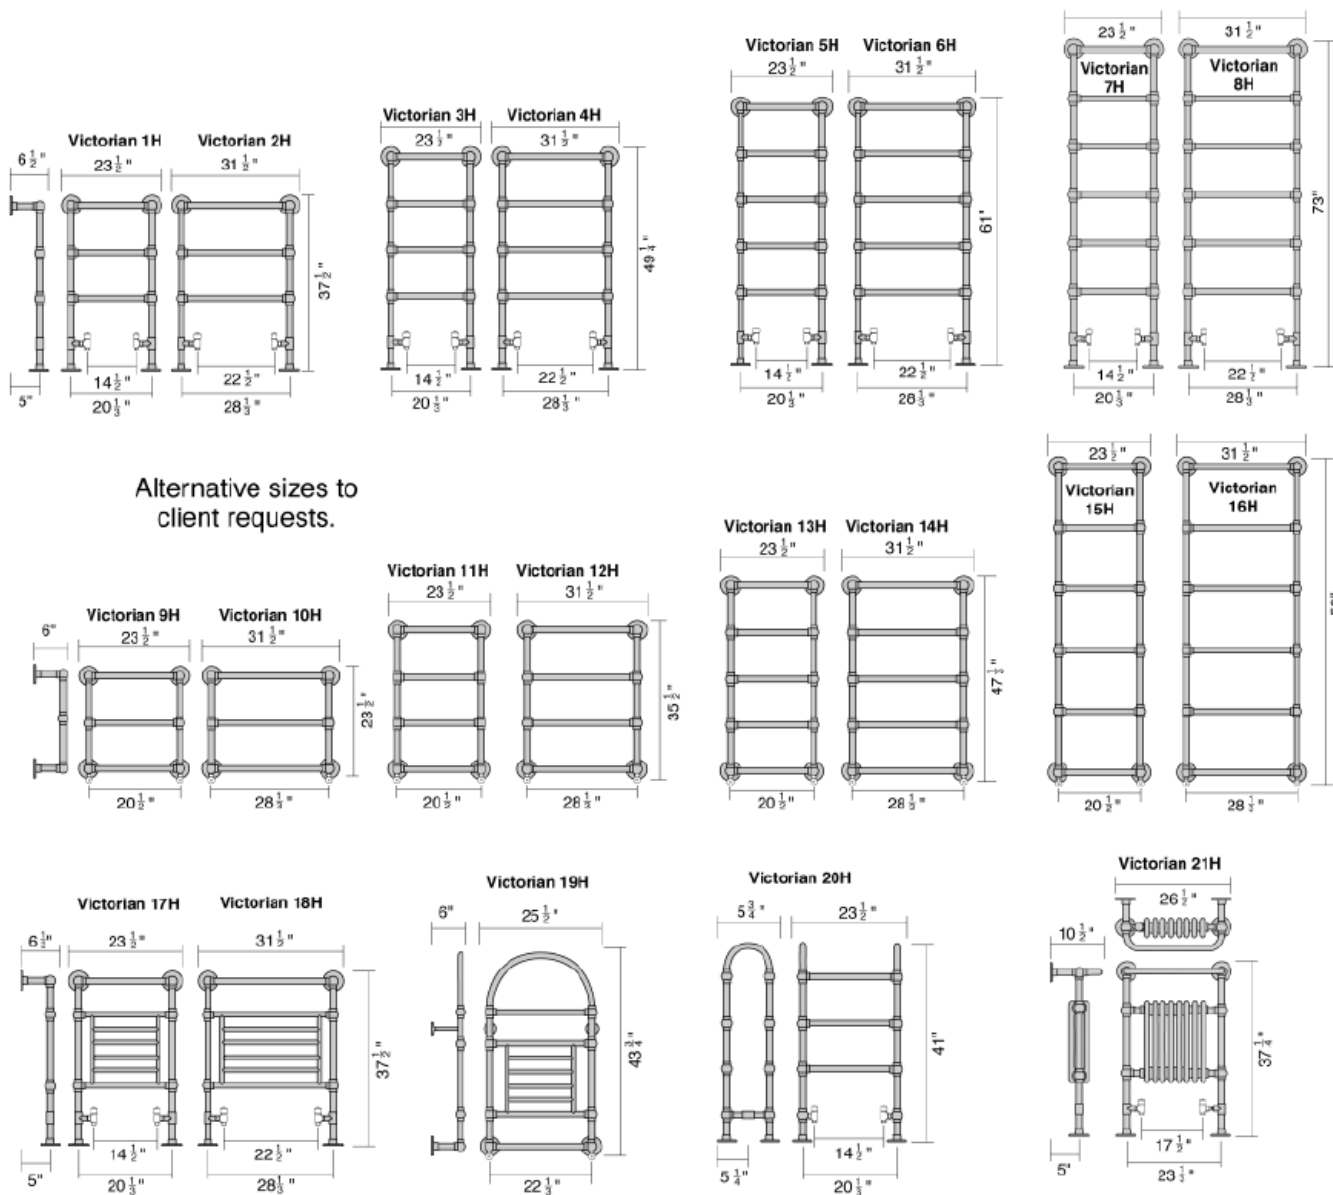

orrian

Ever popular, yet elegantly functional, these towel warmers add that element of timelessness and security of bygone days.

Hydronic (H)

Satin Nickel	Brass	Gold	Color
$2169.00	QUOTE	QUOTE	$2024.00
$2307.00	QUOTE	QUOTE	$2257.00
$2665.00	QUOTE	QUOTE	$2384.00
$2738.00	QUOTE	QUOTE	$2417.00
$2868.00	QUOTE	QUOTE	$2424.00
$2933.00	QUOTE	QUOTE	$2458.00
$2348.00	QUOTE	QUOTE	$2464.00
$3366.00	QUOTE	QUOTE	$2498.00
$2247.00	QUOTE	QUOTE	$2129.00
$2305.00	QUOTE	QUOTE	$2281.00
$2489.00	QUOTE	QUOTE	$2430.00
$2563.00	QUOTE	QUOTE	$2468.00
$2824.00	QUOTE	QUOTE	$2475.00
$2896.00	QUOTE	QUOTE	$2509.00
$3196.00	QUOTE	QUOTE	$2514.00
$3270.00	QUOTE	QUOTE	$2549.00
$2843.00	QUOTE	QUOTE	$2501.00
$3128.00	QUOTE	QUOTE	$2563.00
$3169.00	QUOTE	QUOTE	$2585.00
$3828.00	QUOTE	QUOTE	$2600.00
$3880.00	QUOTE	QUOTE	$2663.00