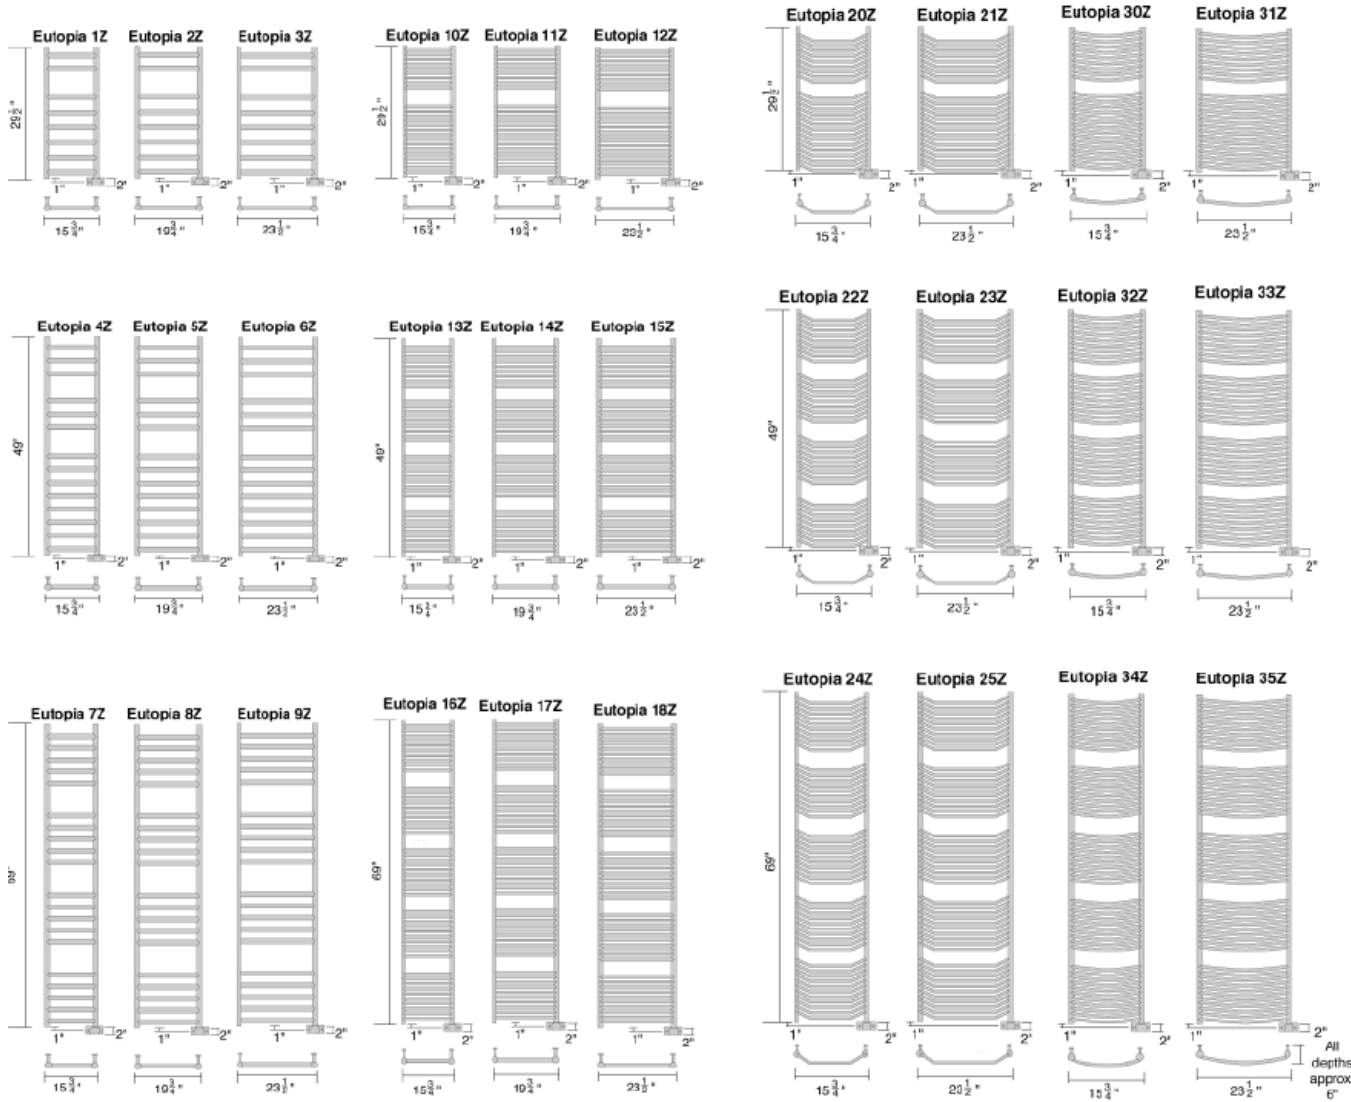

Electric (Z)

Eutopia

Model	Chrome	Nickel	Satin Nickel
Eutopia 1	$1913.00	$2013.00	$2099.00
Eutopia 2	$2029.00	$2128.00	$2220.00
Eutopia 3	$2097.00	$2197.00	$2291.00
Eutopia 4	$2485.00	$2589.00	$2701.00
Eutopia 5	$2678.00	$2783.00	$2903.00
Eutopia 6	$2810.00	$2915.00	$3040.00
Eutopia 7	$3282.00	$3434.00	$3581.00
Eutopia 8	$3544.00	$3649.00	$3806.00
Eutopia 9	$3790.00	$3895.00	$4064.00
Eutopia 10	$2002.00	$2107.00	$2199.00
Eutopia 11	$2033.00	$2222.00	$2320.00
Eutopia 12	$2197.00	$2292.00	$2395.00
Eutopia 13	$2660.00	$2788.00	$2909.00
Eutopia 14	$2852.00	$2989.00	$3118.00
Eutopia 15	$3051.00	$3182.00	$3320.00
Eutopia 16	$3680.00	$3643.00	$3802.00
Eutopia 17	$3723.00	$3889.00	$4060.00
Eutopia 18	$3932.00	$4099.00	$4278.00
Eutopia 20	$2472.00	$2587.00	$2703.00
Eutopia 21	$2589.00	$2665.00	$2786.00
Eutopia 22	$3486.00	$3586.00	$3743.00
Eutopia 23	$3612.00	$3712.00	$3877.00
Eutopia 24	$4818.00	$5017.00	$5242.00
Eutopia 25	$5269.00	$5468.00	$5713.00
Eutopia 30	$2513.00	$2634.00	$2751.00
Eutopia 31	$2605.00	$2684.00	$2802.00
Eutopia 32	$3522.00	$3622.00	$3784.00
Eutopia 33	$3674.00	$3775.00	$3941.00
Eutopia 34	$4876.00	$5075.00	$5302.00
Eutopia 35	$5332.00	$5536.00	$5782.00