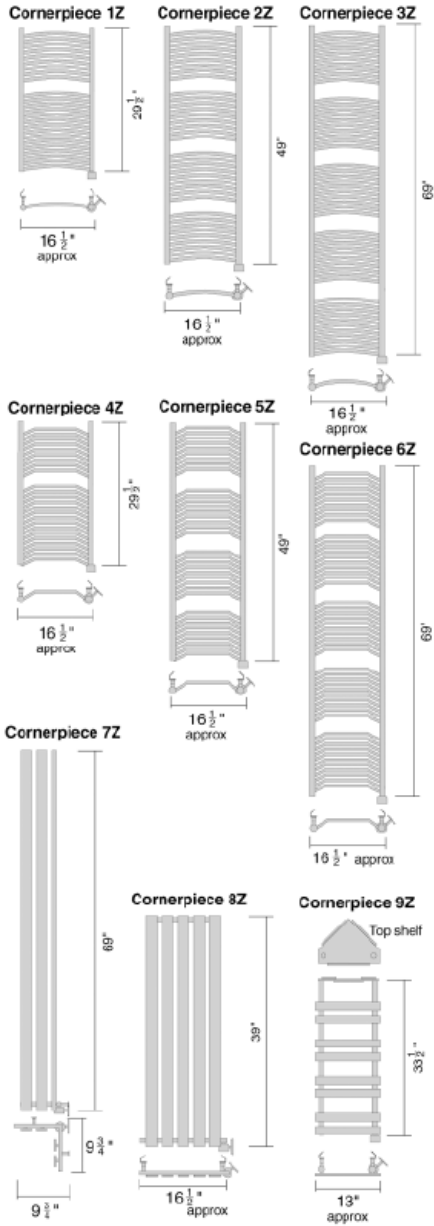

Electric (Z)